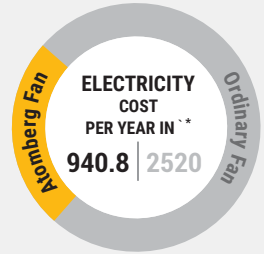

Atomberg fan

Ordinary fan

*Assumptions:

usage of 16 hours/day, for 300 days a year with electricity rate of ₹ 7/unit

UNMATCHED FEATURES & SAVINGS

ENERGY EFFICIENT
BLDC MOTOR FOR
ENERGY SAVING

65% ELECTRICITY
SAVING

SMART REMOTE
WITH BOOST, SLEEP
AND TIMER MODES

SILENT OPERATION
WITH HIGH
AIR DELIVERY

RUNS UP TO 3X LONGER
ON INVERTER

100% PURE
COPPER WINDING MOTOR
FOR A LONGER LIFE

PAN INDIA
SERVICE
NETWORK

POWERFUL
BOOST MODE

CONSISTENT SPEED
EVEN AT LOW VOLTAGE
WITH LOW
MOTOR HEATING