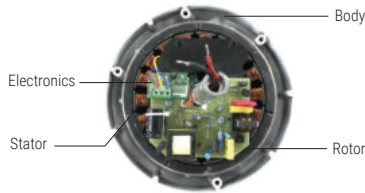

Atomberg Motor