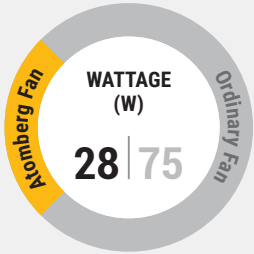

Atomberg fan

Ordinary fan

*Assumptions:

usage of 16 hours/day, for 300 days a year with electricity rate of ₹ 7/unit

UNMATCHED FEATURES & SAVINGS

ENERGY EFFICIENT
BLDC MOTOR FOR
ENERGY SAVING

65% ELECTRICITY
SAVING

SMART REMOTE
WITH BOOST, SLEEP
AND TIMER MODES

SILENT OPERATION
WITH HIGH
AIR DELIVERY

RUNS UP TO 3X LONGER
ON INVERTER

100% PURE
COPPER WINDING MOTOR
FOR A LONGER LIFE

PAN INDIA
SERVICE
NETWORK

POWERFUL
BOOST MODE

CONSISTENT SPEED
EVEN AT LOW VOLTAGE
WITH LOW
MOTOR HEATING