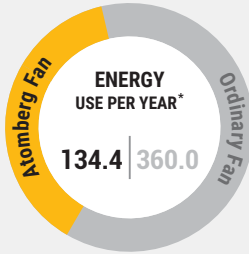

	Speed	Wattage (W)
● ● ● ● ●	1	3
● ● ● ● ●	2	6
● ● ● ● ●	3	9
● ● ● ● ●	4	18
● ● ● ● ●	5	28
➤➤➤➤➤➤	Boost Speed	35

These specifications are for the Atomberg Renesa+ 1200 mm fan. The performance at each speed may vary for different models.

THE PERFECT BLEND OF STYLE & SAVINGS

A comparison: Atomberg fans vs ordinary fans

Atomberg fan

Ordinary fan

*Assumptions:

usage of 16 hours/day, for 300 days a year with electricity rate of ₹ 7/unit

UNMATCHED FEATURES & SAVINGS