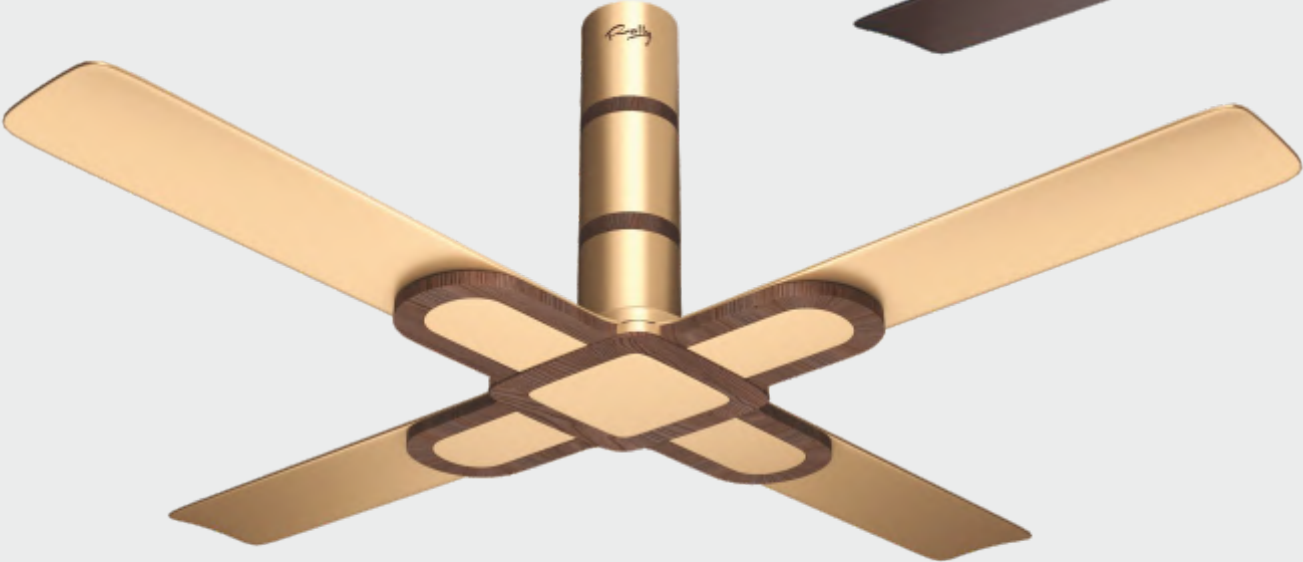

Satin Gold

Sweep Size :	Power Consumption :	Rated Voltage :	Rated Speed :	Air Delivery :
1200 MM	46 W	220 - 240 V	380 RPM	240 CMM