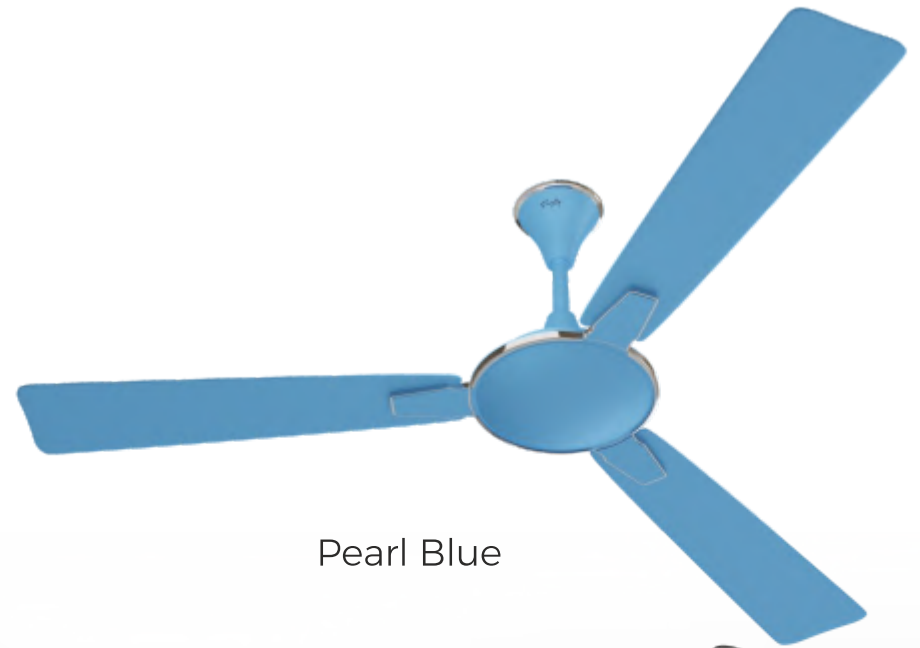

Up The Cool
Quotient At Home!

Pearl Blue

Sweep Size :	Power Consumption :	Rated Voltage :	Rated Speed :	Air Delivery :
1200 MM	46 W	230 V	400 RPM	230 CMM