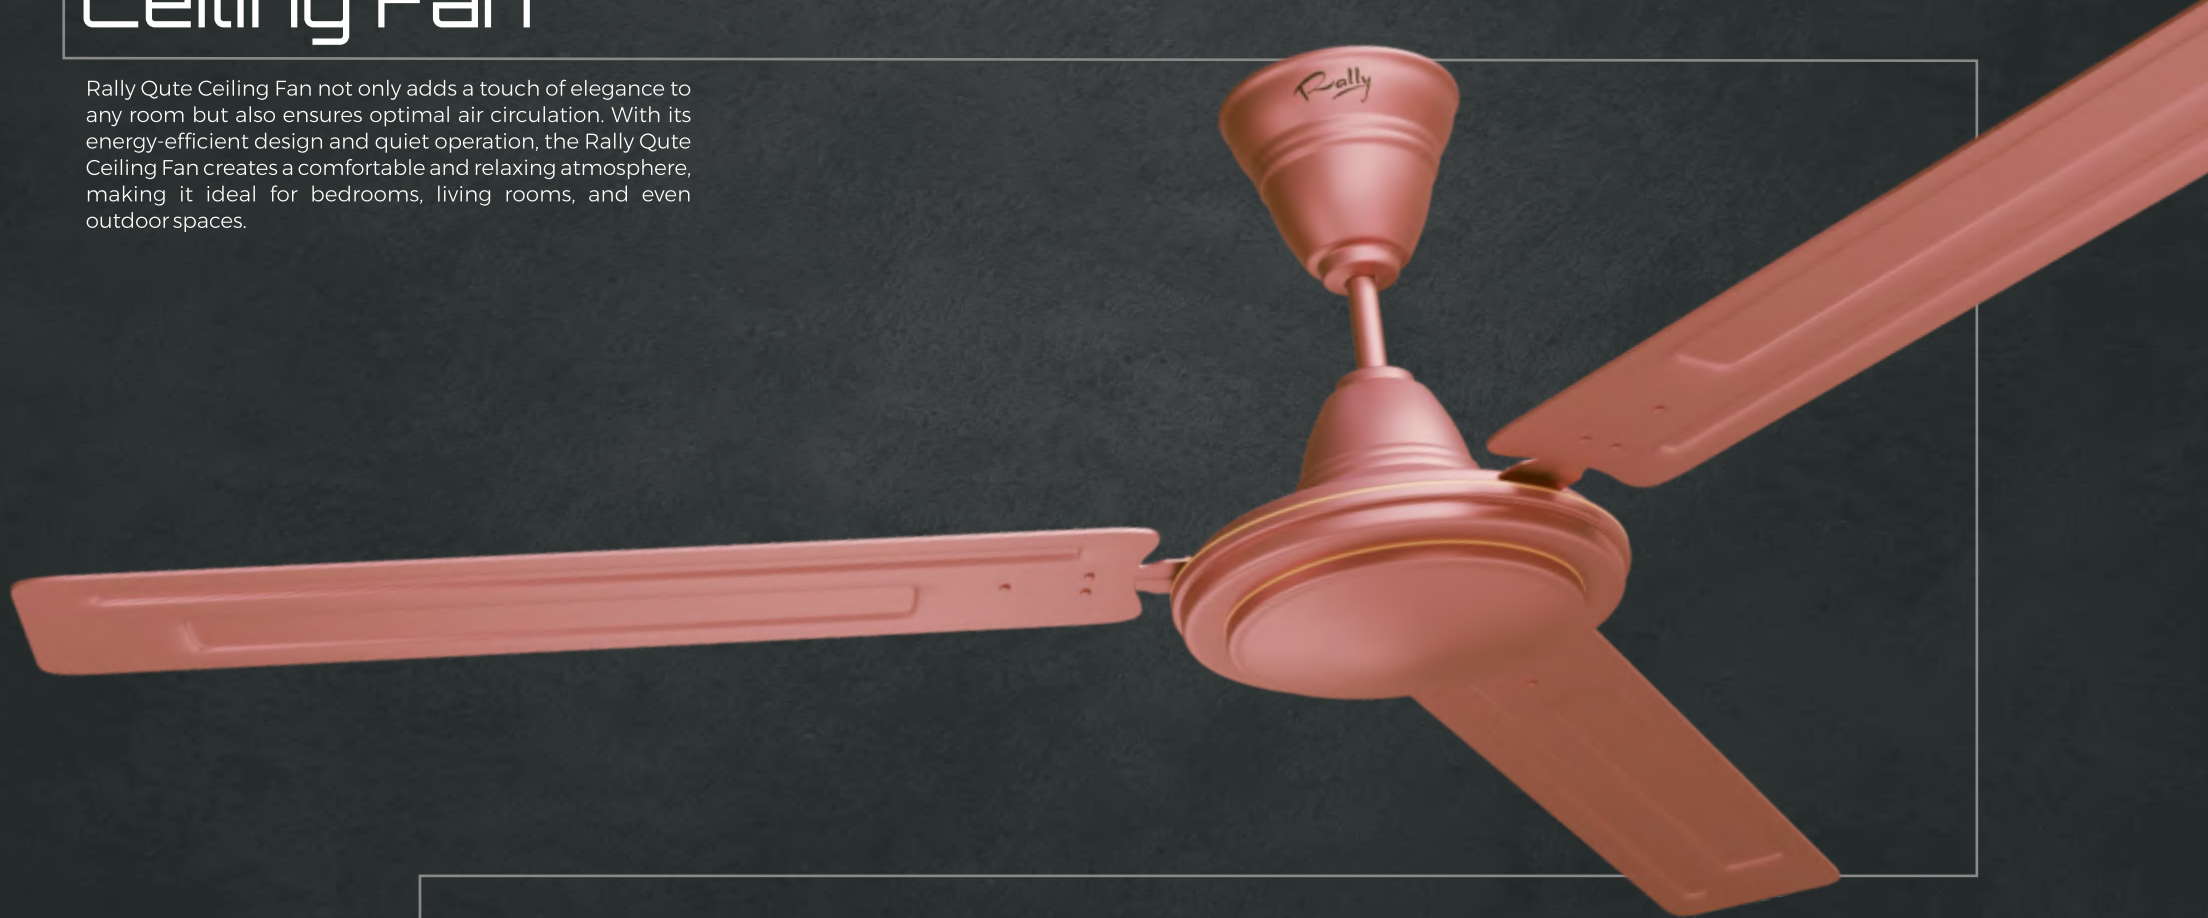

Smoky Brown

Sweep Size :	Power Consumption :	Rated Voltage :	Rated Speed :	Air Delivery :
1200 MM	50 W	220-240 V	415 RPM	210 CMM

Qute Ceiling Fan

Swing Into The
Ultimate Chill Vibes!

Rally Qute Ceiling Fan not only adds a touch of elegance to any room but also ensures optimal air circulation. With its energy-efficient design and quiet operation, the Rally Qute Ceiling Fan creates a comfortable and relaxing atmosphere, making it ideal for bedrooms, living rooms, and even outdoor spaces.