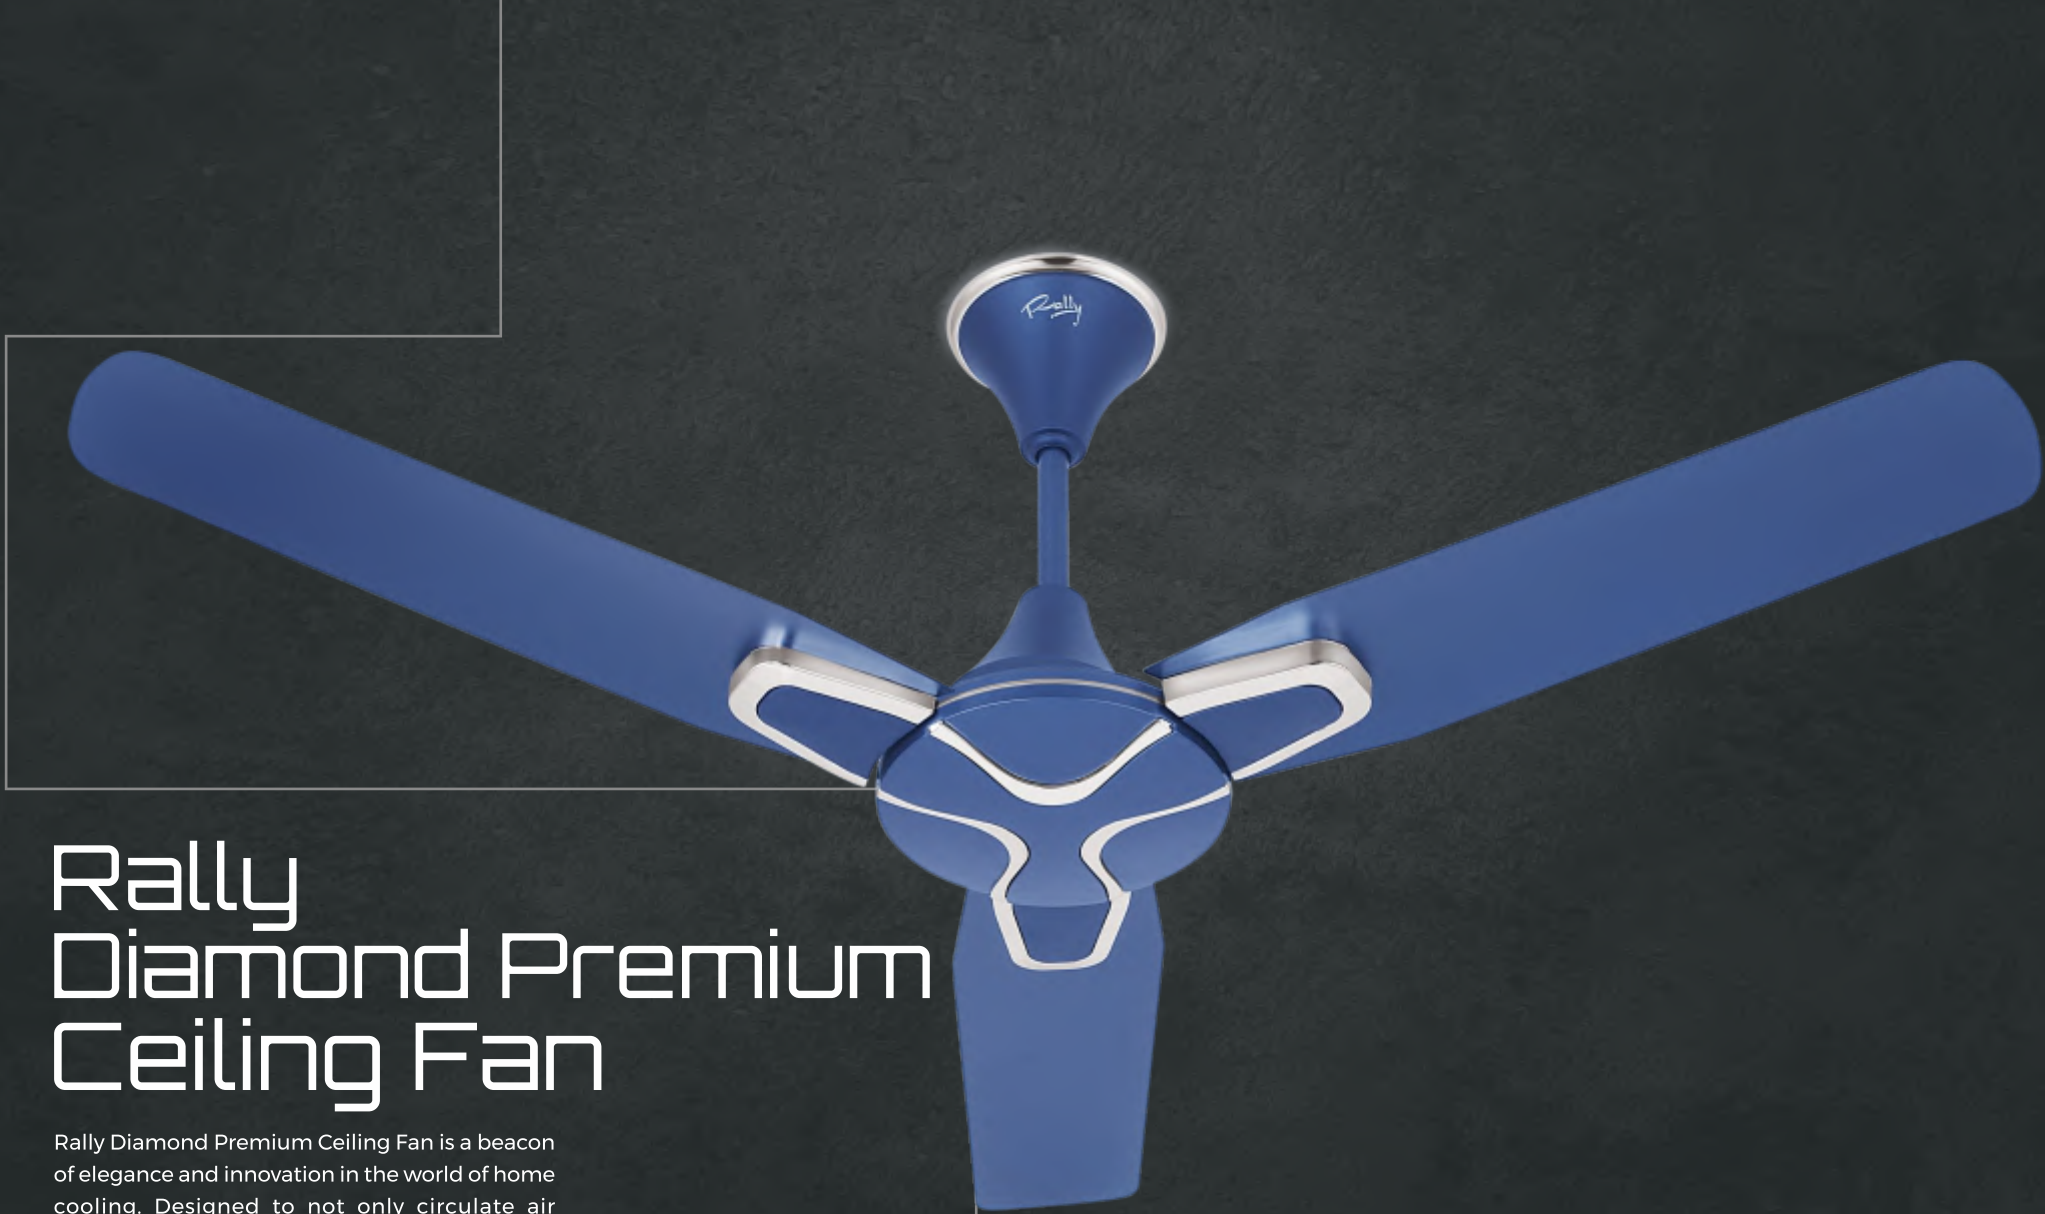

Sweep Size :	Power Consumption :	Rated Voltage :	Rated Speed :	Air Delivery :
1200 MM	46 W	220 - 240 V	380 RPM	230 CMM

Double Ball Bearing

Royal Wood Ceiling Fan

Crafted with a sleek and modern Airwood finish, this ceiling fan effortlessly blends into any interior decor, from contemporary to traditional. The rich wood grain texture adds a touch of elegance to your room, making it a focal point of conversation. Its powerful motor ensures efficient and quiet airflow, providing a refreshing breeze during the hot summer months. Elevate your home's aesthetics while ensuring optimum comfort and circulation with Rally Airwood Premium Ceiling Fan.

Sweep Size :	Power Consumption :	Rated Voltage :	Rated Speed :	Air Delivery :
1200 MM	46 W	230 V	400 RPM	230 CMM

Rally Diamond Premium Ceiling Fan

Rally Diamond Premium Ceiling Fan is a beacon of elegance and innovation in the world of home cooling. Designed to not only circulate air effectively but to also add a touch of luxury to your living space. With a powerful motor and well-balanced blades, this fan ensures efficient air circulation, keeping your space comfortably cool, no matter the season.