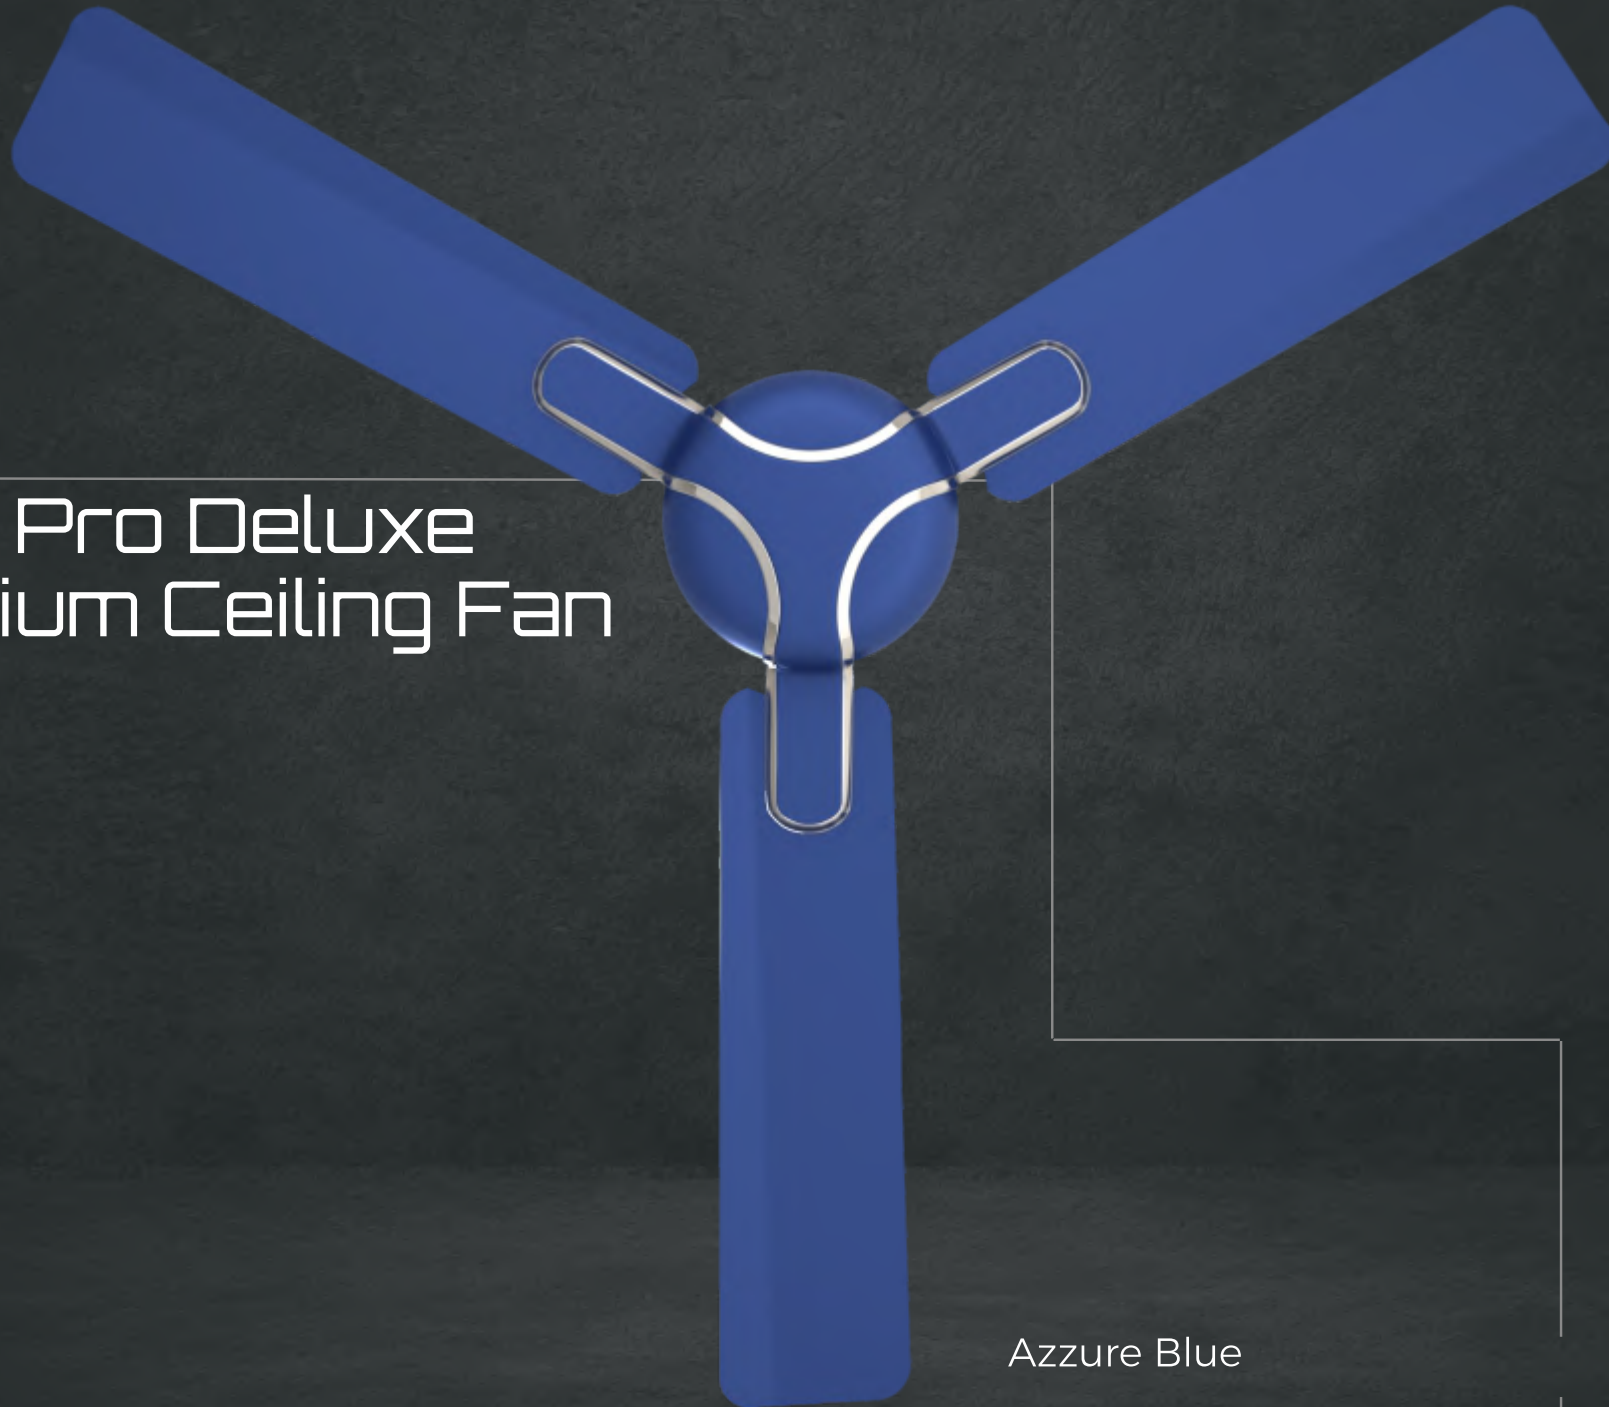

View on
YOUTUBE

Ignite Pro Deluxe Premium Ceiling Fan

Azzure Blue