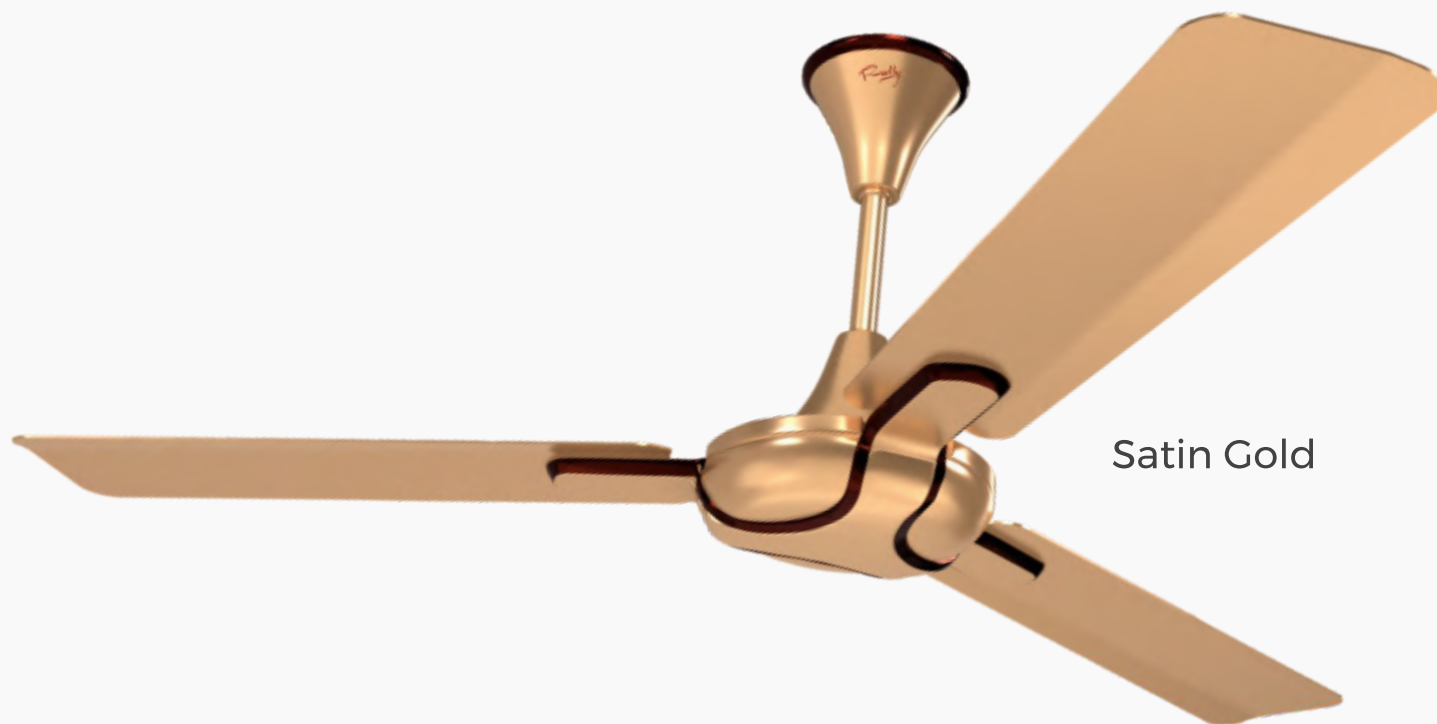

Satin Gold

- Stylish fan with complementary trims
- Superior finish and supreme look
- Quick-start high torque motor for instant comfort
- Higher air delivery
- Reliable performance

Sweep Size :	Power Consumption :	Rated Voltage :	Rated Speed :	Air Delivery :
1200 MM	46 W	230 V	400 RPM	230 CMM

Double Ball Bearing