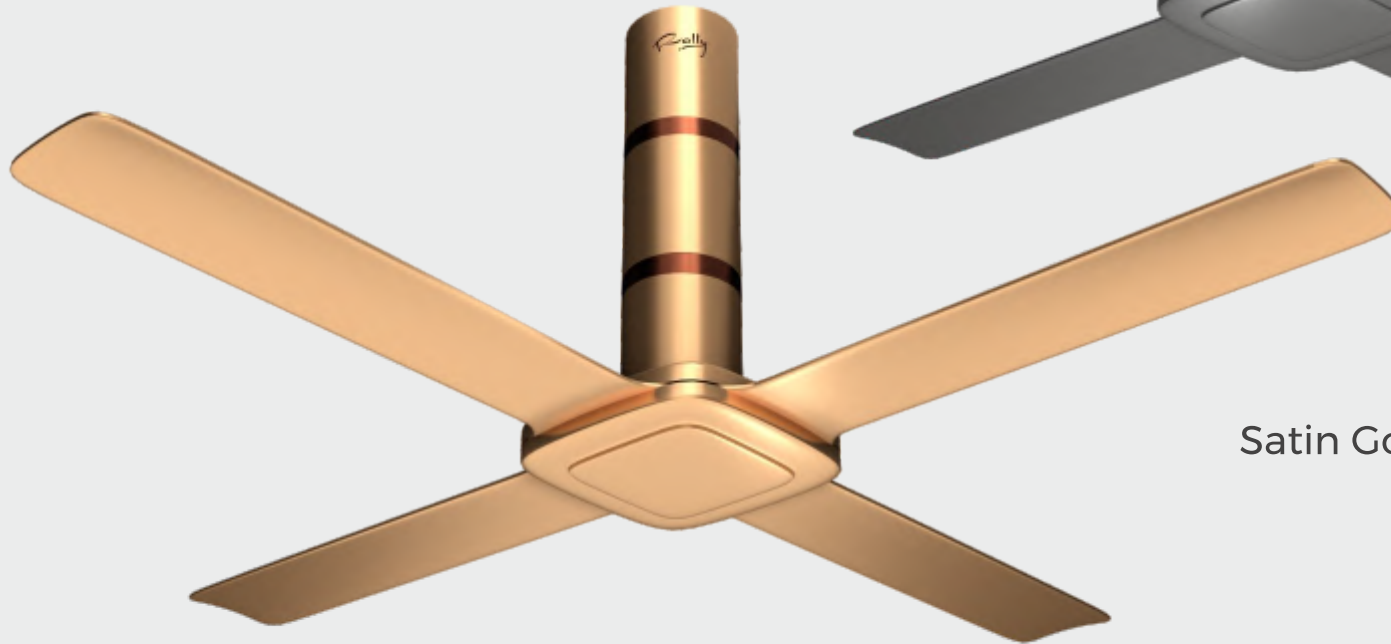

Satin Gold

Sweep Size :	Power Consumption :	Rated Voltage :	Rated Speed :	Air Delivery :
1200 MM	46 W	220 - 240 V	380 RPM	240 CMM