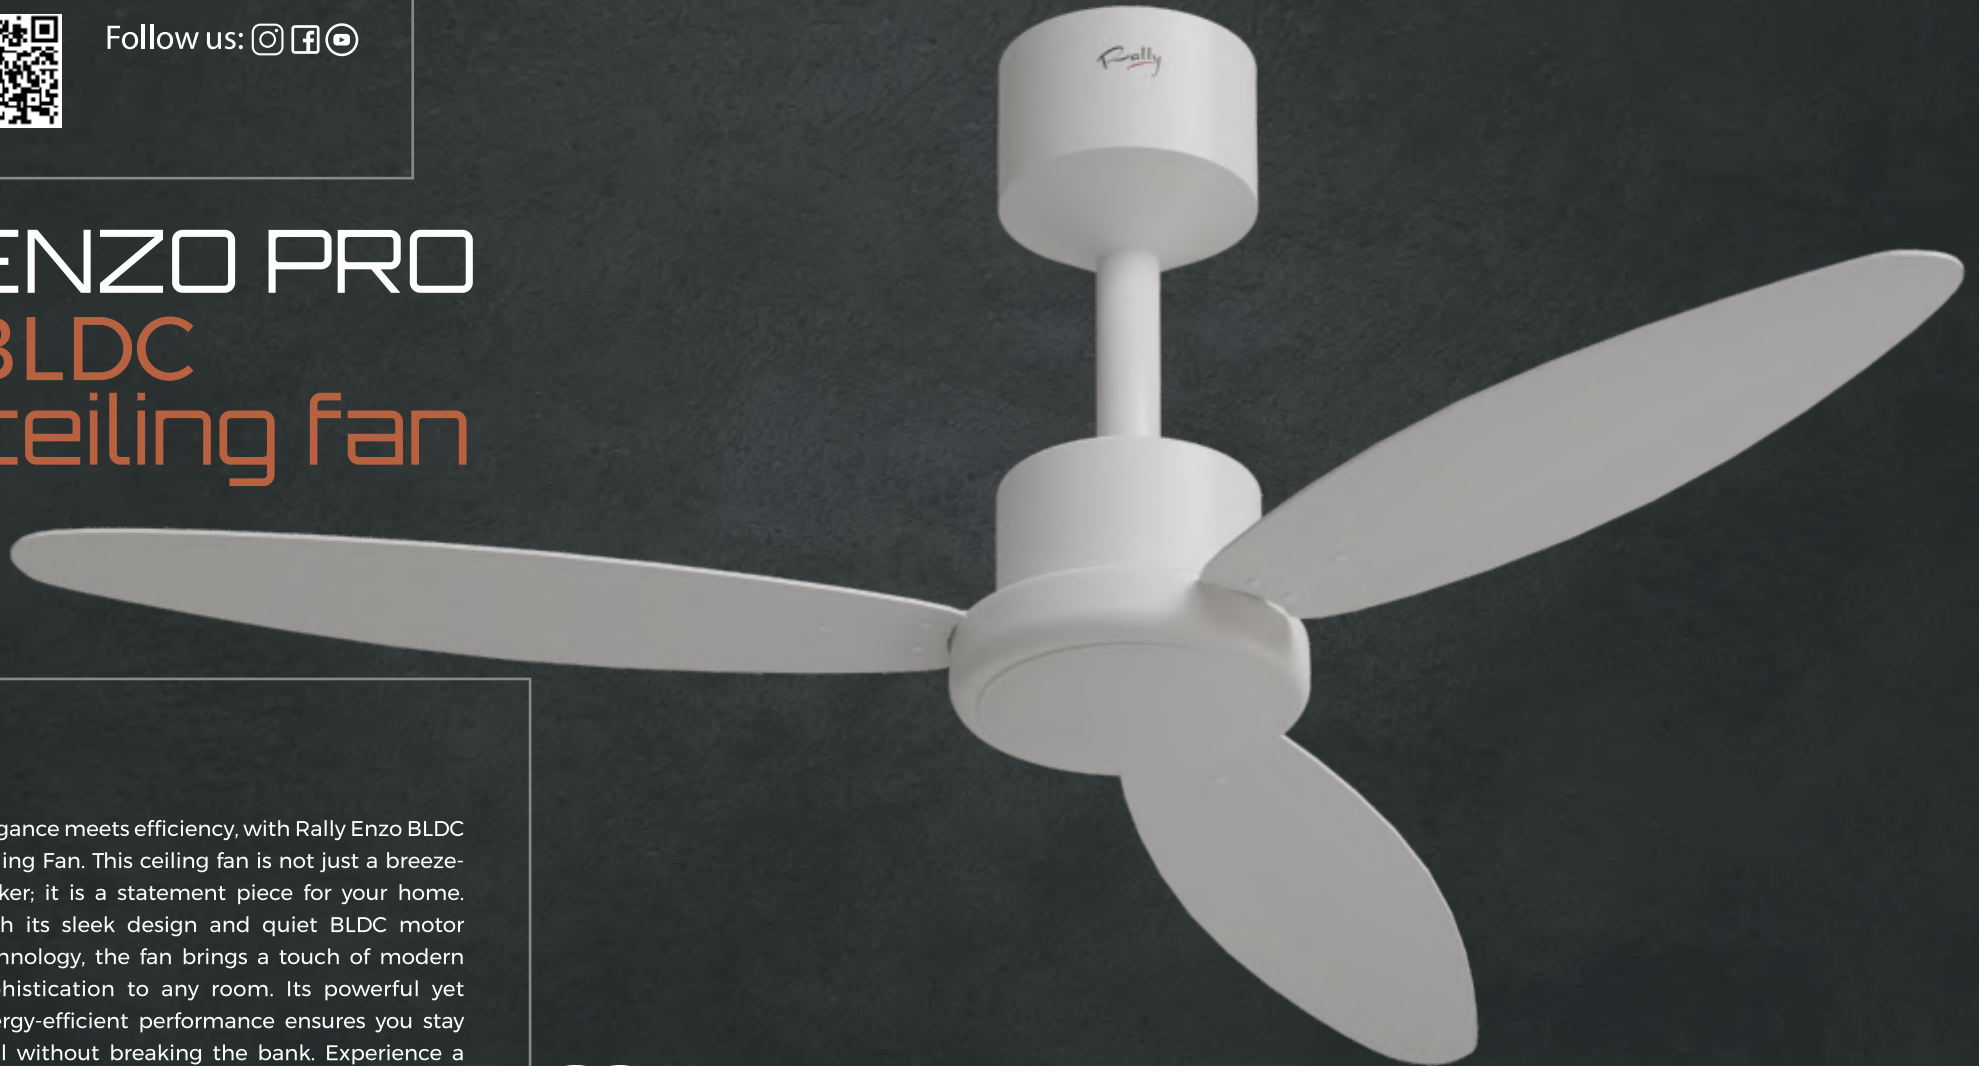

View on
YOUTUBE

Follow us:

ENZO PRO BLDC ceiling fan

Elegance meets efficiency, with Rally Enzo BLDC Ceiling Fan. This ceiling fan is not just a breeze-maker; it is a statement piece for your home. With its sleek design and quiet BLDC motor technology, the fan brings a touch of modern sophistication to any room. Its powerful yet energy-efficient performance ensures you stay cool without breaking the bank. Experience a serene and comfortable atmosphere while saving on your energy bills. Upgrade your space with the Rally Enzo BLDC Ceiling Fan and enjoy the perfect blend of style and functionality.

32 watts
50% Energy Saving

Matt White