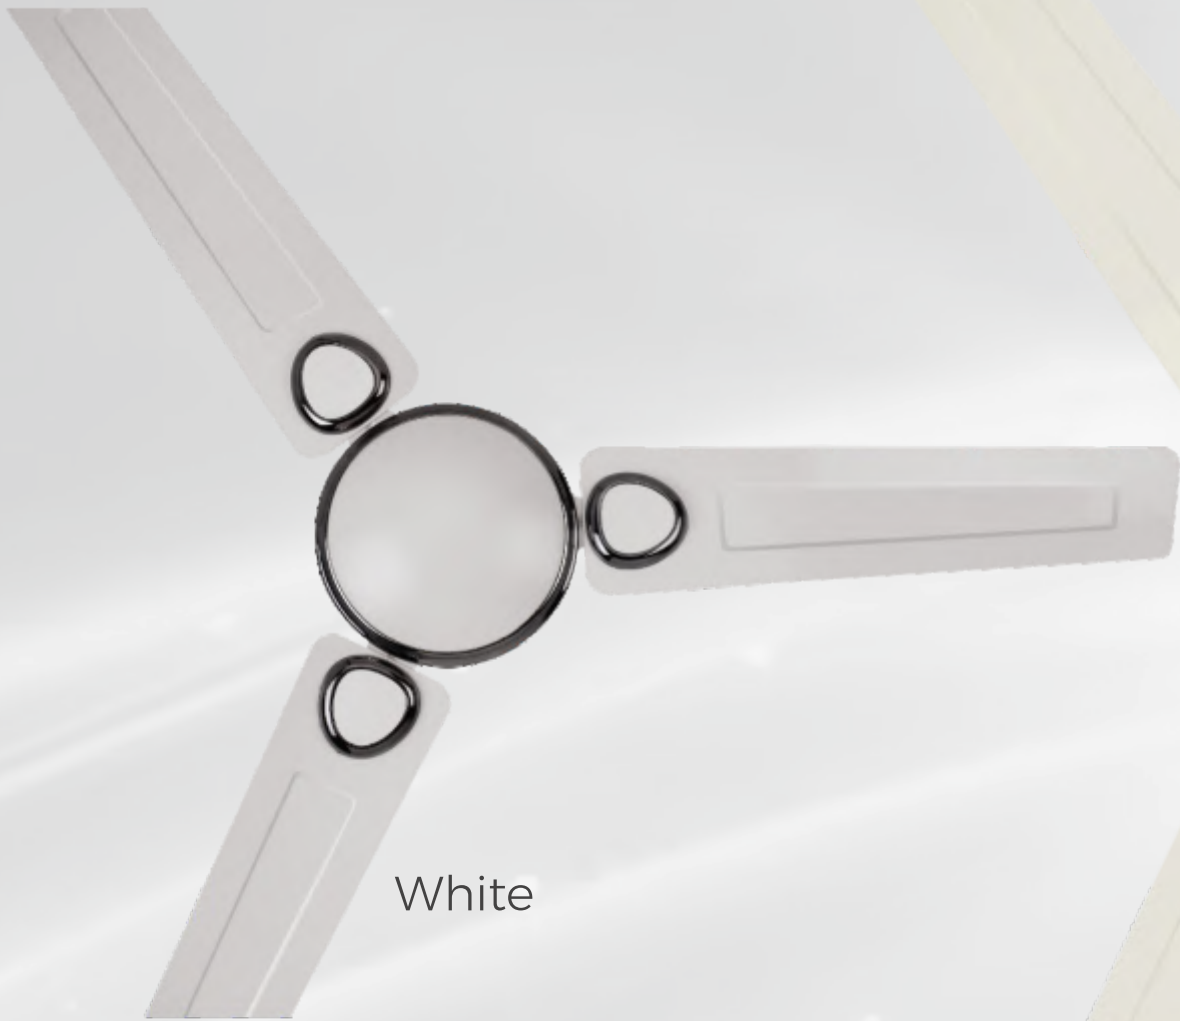

Follow us:   

Smoky Brown

White

Ivory

- Decorative fan with complimentary trims on blades and body ring
- Glossy, powder-coated paint for superior finish and longer life
- Quick-start high torque motor that provides instant comfort by achieving high-performance quickly
- Higher air delivery