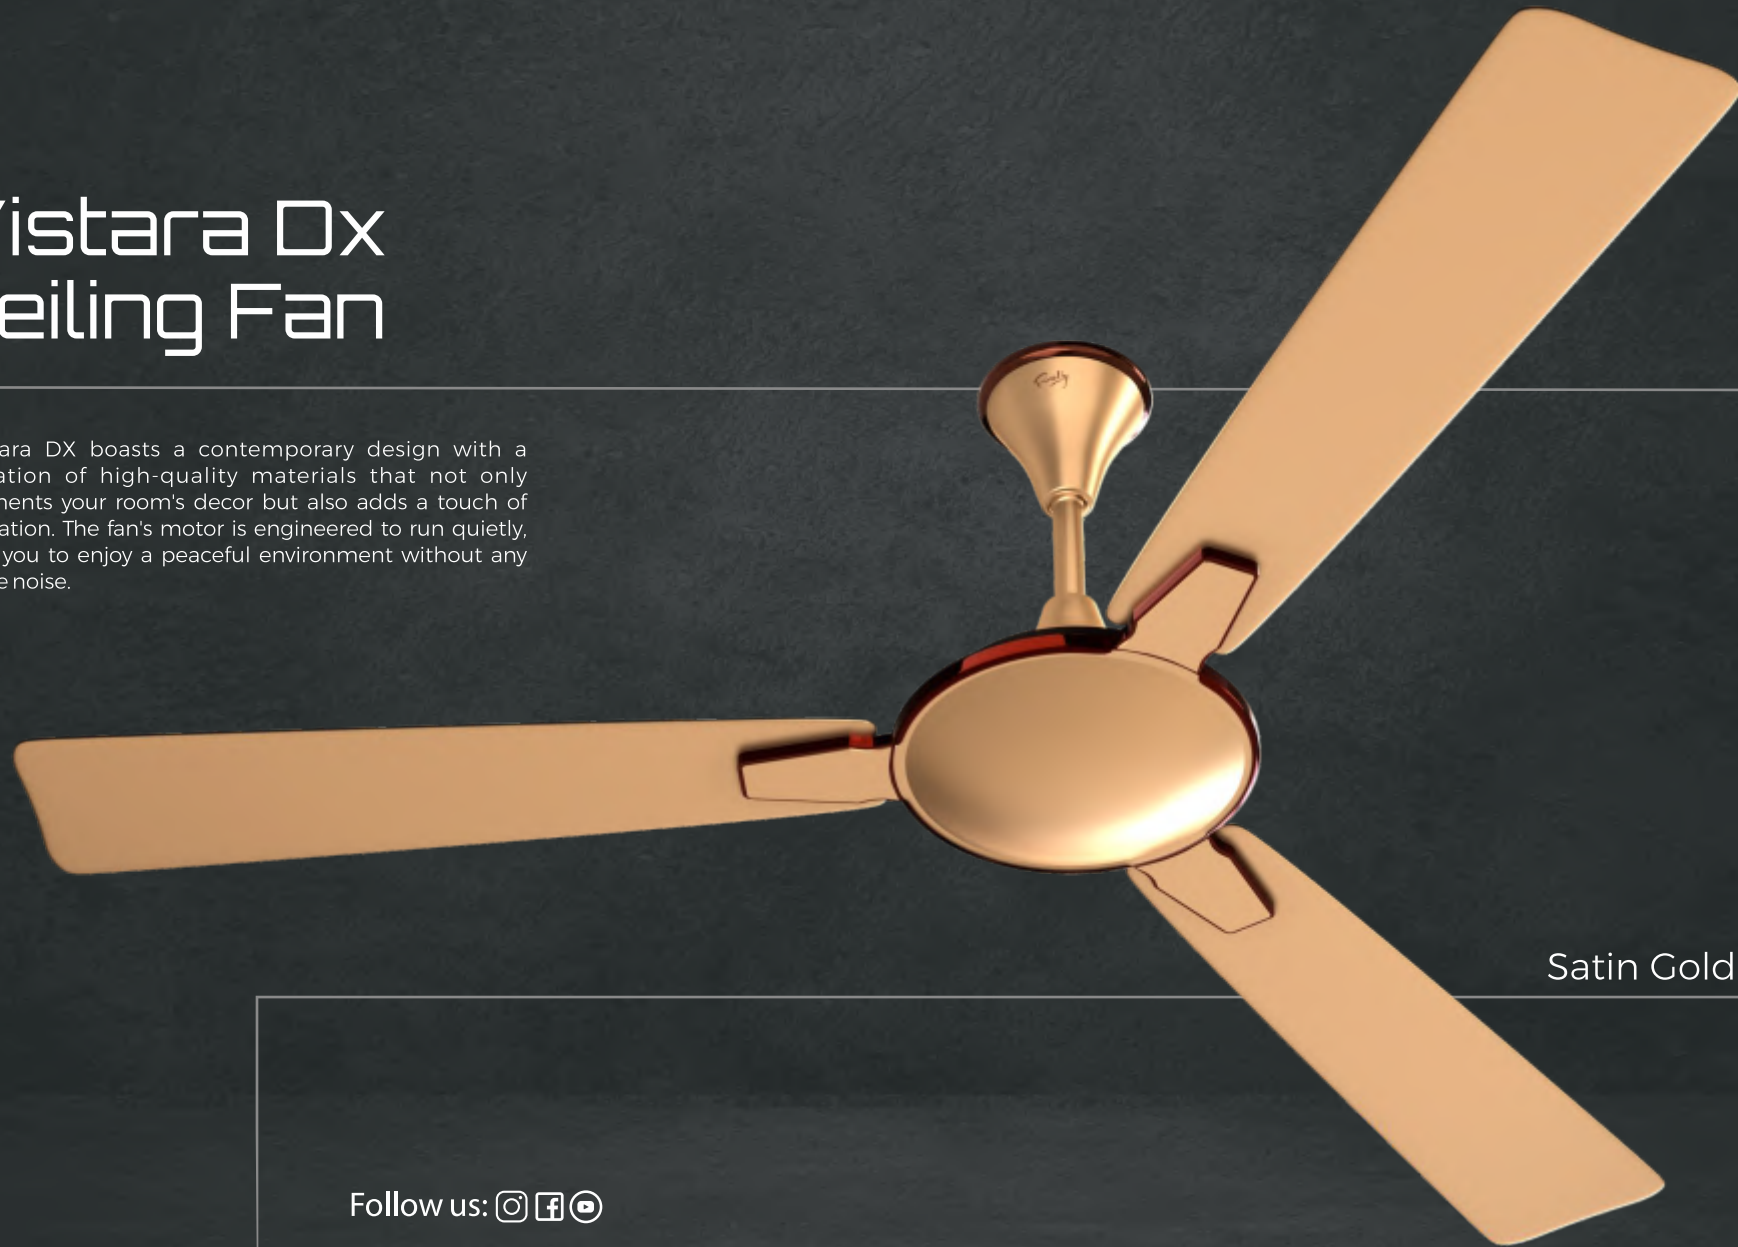

Smoky Brown

Sweep Size :	Power Consumption :	Rated Voltage :	Rated Speed :	Air Delivery :
1200 MM	46 W	220 - 240 V	380 RPM	230 CMM

Double Ball Bearing

Vistara Dx Ceiling Fan

The Vistara DX boasts a contemporary design with a combination of high-quality materials that not only complements your room's decor but also adds a touch of sophistication. The fan's motor is engineered to run quietly, allowing you to enjoy a peaceful environment without any disruptive noise.