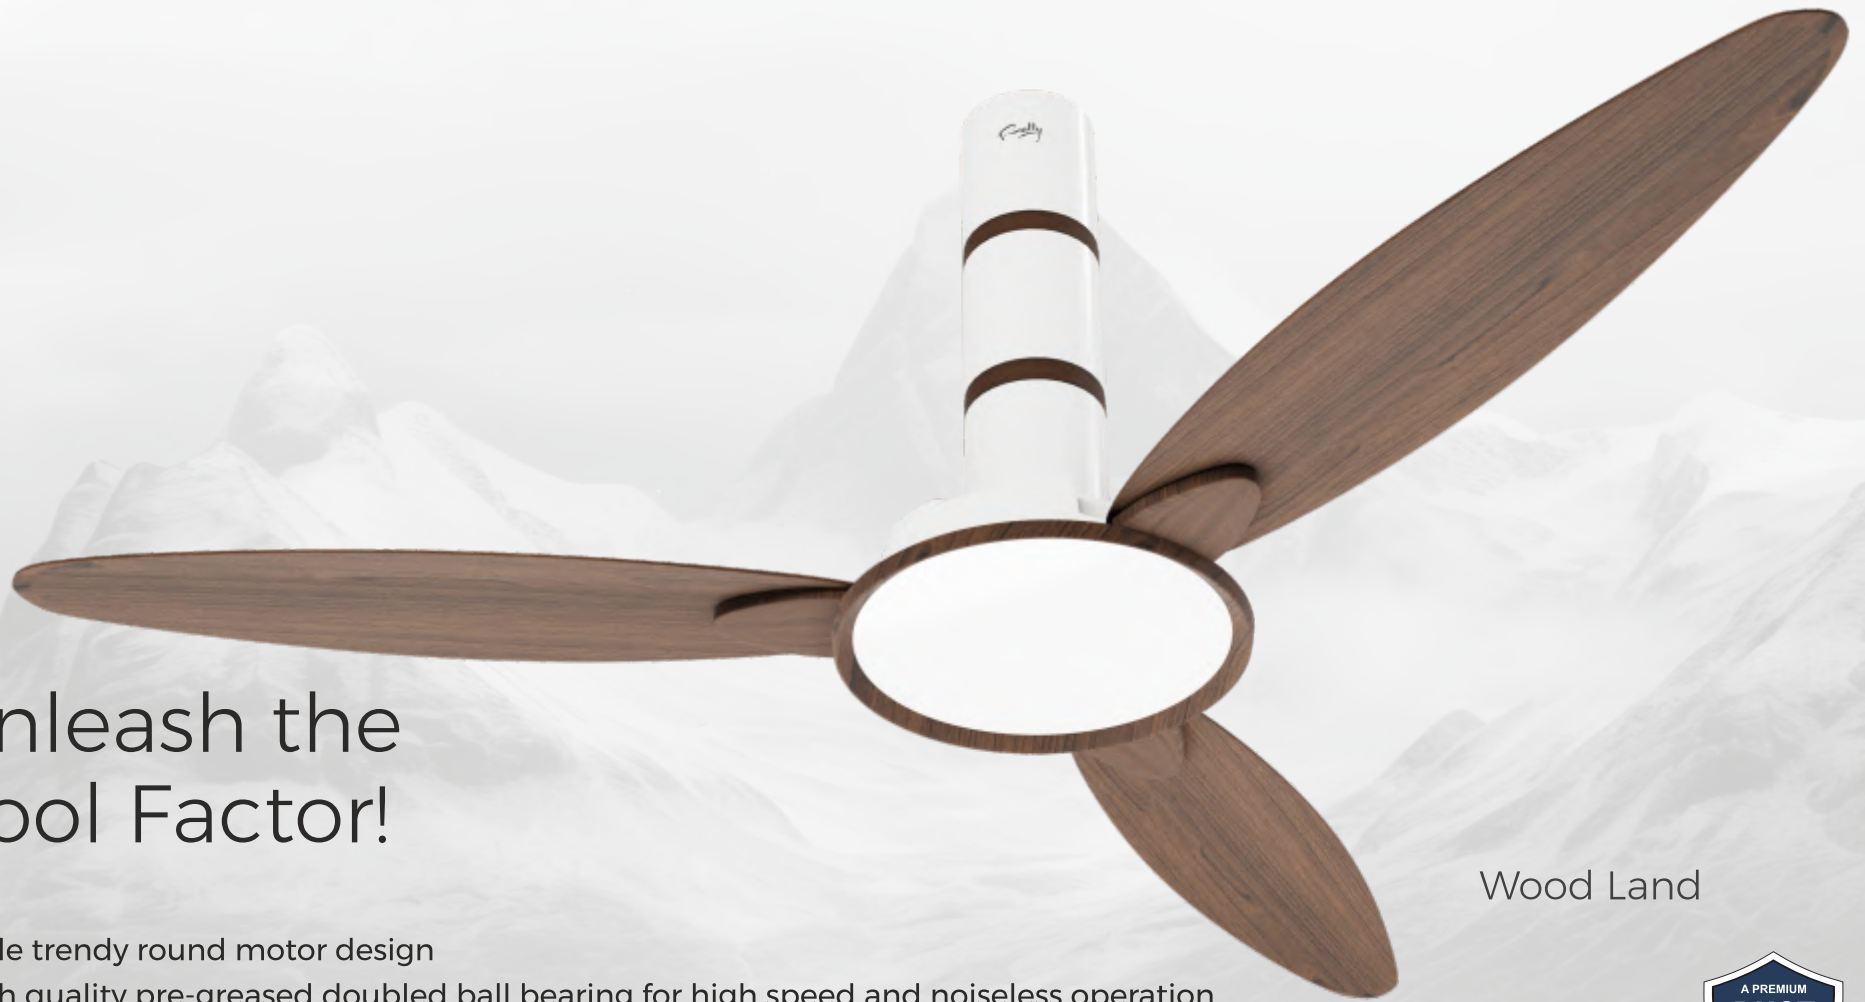

Unleash the Cool Factor!

Wood Land

- Wide trendy round motor design
- High quality pre-greased doubled ball bearing for high speed and noiseless operation
- No aging and deterioration on the edges of the blades
- Balances body for wobble-free performance
- Durable and long-lasting powder-coated finish

Sweep Size :	Power Consumption :	Rated Voltage :	Rated Speed :	Air Delivery :
1200 MM	46 W	230 V	400 RPM	230 CMM