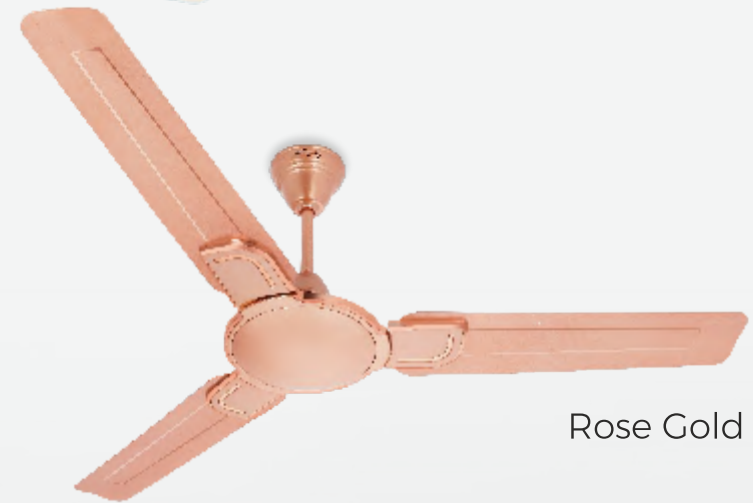

View on
YOUTUBE

Follow us:   

Pearl Blue

Satin Gold

Ivory

Rose Gold

Smoky Brown

Also available in **900mm (36")**