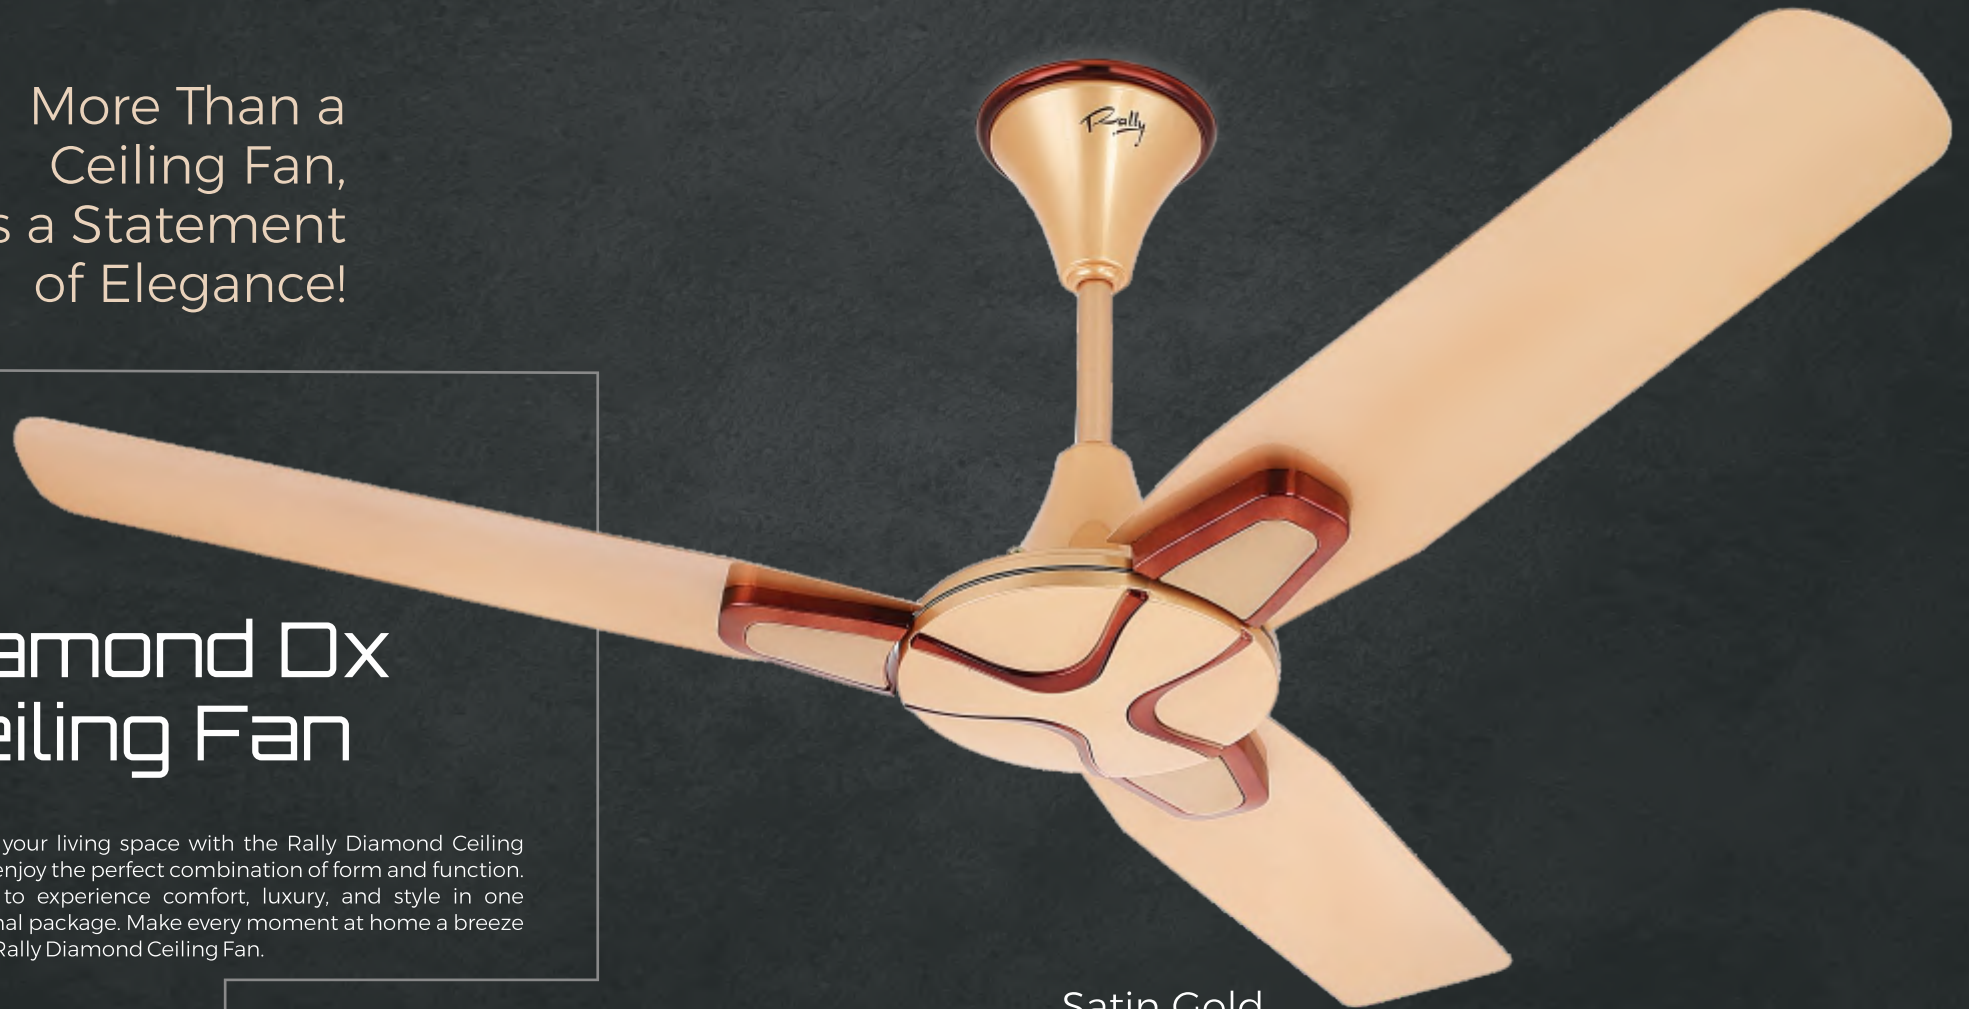

More Than a
Ceiling Fan,
It's a Statement
of Elegance!

Diamond Dx Ceiling Fan

Upgrade your living space with the Rally Diamond Ceiling Fan and enjoy the perfect combination of form and function. It's time to experience comfort, luxury, and style in one exceptional package. Make every moment at home a breeze with the Rally Diamond Ceiling Fan.

Satin Gold

Follow us: [Instagram](#) [Facebook](#) [YouTube](#)