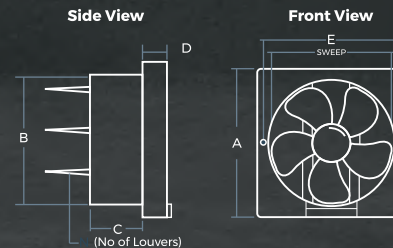

Sweep Size :	Power Consumption :	Rated Voltage :	Rated Speed :
150 MM (6")	18 W	230V	2000 RPM

Fresh Air Exhaust Fan - Detail Chart						
All Sizes are in mm						
SWEEP	A	B	C	D	E	N (No of Louvers)
150	239	192 X 192	75	30	209	2
200	200	242 X 242	87	39	262	3

View on
YOUTUBE

Sweep Size :	Power Consumption :	Rated Voltage :	Rated Speed :
100 MM (4")	17 W	230 V - AC 50HZ	2380 RPM
150 MM (6")	17 W	230 V - AC 50HZ	2380 RPM

Turbo Axial Fan

Feel The Magic In Every Spin!