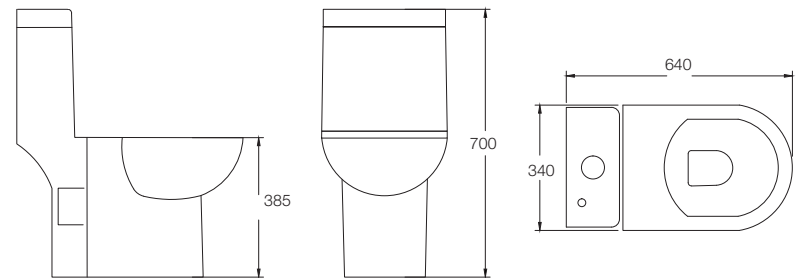

OVAL
C8967
(S-220)
(645 x 380 x 755mm)

SWIFT
C899V
(S-220)
(640 x 360 x 715mm)

MARVEL
C8938
(S-220)
(640 x 340 x 700mm)

Single Piece Suite (S-Trap)

SUTRA
C8965
(S-220)
(680 x 360 x 710mm)

CROWN
C897E
(S-220)
(640 x 360 x 710mm)

KIDZ
C8941
(S-200)
(530 x 285 x 500mm)

Single Piece Suite (P-Trap)

AQUILINE
C8919
(P-180)
(690 x 395 x 750mm)

PRIME
C8854
(P-180)
(640 x 345 x 690mm)

OPULA
C847L
(P-180)
(645 x 365 x 705mm)

Single Piece Suite Includes Soft Close Seat Cover & Dual Flush Fittings

Single Piece Suite (P-Trap)

VERVE AM
C0221
(Dual Outlet)
(670 x 365 x 705mm)

CUTE
C8961
(P-180)
(640 x 360 x 710mm)

MARVEL
C8958
(P-180)
(640 x 340 x 700mm)

APPY
C8593
(P-180)
(670 x 355 x 750mm)