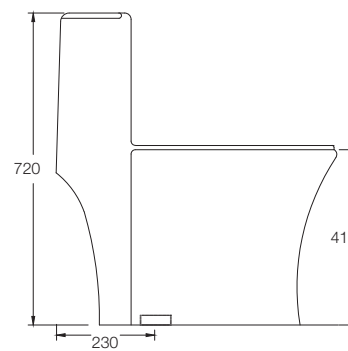

CANVAS
C897K
(S-220)
(730 x 380 x 790mm)

EDEN
C8852
(S-300)
(620 x 350 x 725mm)

EDEN
C8963
(S-220)
(620 x 350 x 725mm)

Single Piece Suite (S-Trap)

APPY
C895W/C8592
(S-220/S-110)
(670 x 355 x 750mm)

BERRY
C895F
(S-220)
(675 x 415 x 720mm)

EDEN
C8962
(P-180)
(620 x 350 x 725mm)

JOY
C8917
(S-290)
(660 x 350 x 700mm)

Single Piece Suite (S-Trap)

CUTE
C8851
(S-300)
(640 x 360 x 710mm)

LUNA
C897J
(S-220)
(680 x 360 x 740 mm)

VISTA
C899C
(S-220)
(680 x 365 x 780mm)

ATLAS
C899D
(S-285)
(650 x 360 x 730mm)

Single Piece Suite (S-Trap)

ATLAS
C899E
(S-110)
(640 x 355 x 695mm)

FORCE
C021H
(S-220)
(695 x 355 x 700mm)

ASTER
C8966
(S-230)
(665 x 360 x 720mm)

Single Piece Suite (S-Trap)

OVAL
C8967
(S-220)
(645 x 380 x 755mm)

SWIFT
C899V
(S-220)
(640 x 360 x 715mm)

MARVEL
C8938
(S-220)
(640 x 340 x 700mm)

Single Piece Suite (S-Trap)

SUTRA
C8965
(S-220)
(680 x 360 x 710mm)

CROWN
C897E
(S-220)
(640 x 360 x 710mm)