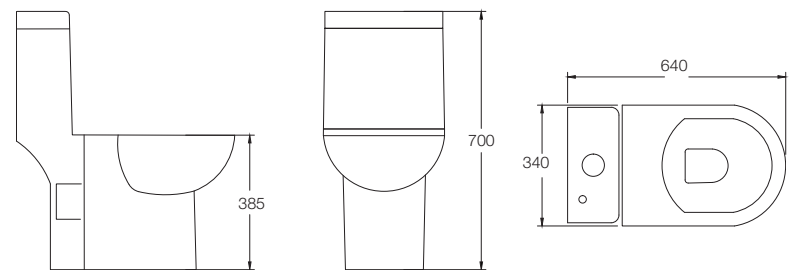

CANVAS
C897K
(S-220)
(730 x 380 x 790mm)

EDEN
C8852
(S-300)
(620 x 350 x 725mm)

EDEN
C8963
(S-220)
(620 x 350 x 725mm)

Single Piece Suite (S-Trap)

APPY
C895W/C8592
(S-220/S-110)
(670 x 355 x 750mm)

BERRY
C895F
(S-220)
(675 x 415 x 720mm)

EDEN
C8962
(P-180)
(620 x 350 x 725mm)

JOY
C8917
(S-290)
(660 x 350 x 700mm)

Single Piece Suite (S-Trap)

CUTE
C8851
(S-300)
(640 x 360 x 710mm)

LUNA
C897J
(S-220)
(680 x 360 x 740 mm)

VISTA
C899C
(S-220)
(680 x 365 x 780mm)

ATLAS
C899D
(S-285)
(650 x 360 x 730mm)

Single Piece Suite (S-Trap)

ATLAS
C899E
(S-110)
(640 x 355 x 695mm)

FORCE
C021H
(S-220)
(695 x 355 x 700mm)

ASTER
C8966
(S-230)
(665 x 360 x 720mm)

Single Piece Suite (S-Trap)

OVAL
C8967
(S-220)
(645 x 380 x 755mm)

SWIFT
C899V
(S-220)
(640 x 360 x 715mm)

MARVEL
C8938
(S-220)
(640 x 340 x 700mm)

Single Piece Suite (S-Trap)

SUTRA
C8965
(S-220)
(680 x 360 x 710mm)

CROWN
C897E
(S-220)
(640 x 360 x 710mm)