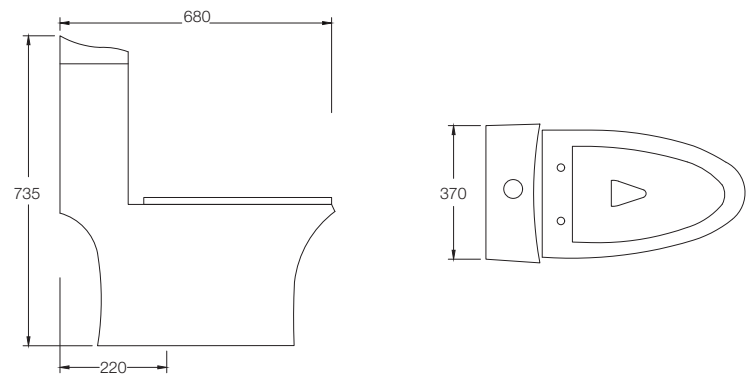

Single Piece Suite (S-Trap)

OMEGA
C8906
(S-300)
(695 x 385 x 770mm)

INSLIM
C8905
(S-290)
(710 x 365 x 750mm)

NEROLI
C895A
(S-220)
(650 x 370 x 735mm)

VALLURE
C895B
(S-220)
(660 x 345 x 750mm)

Single Piece Suite (S-Trap)

GRAND
C895T
(S-220)
(670 x 355 x 745mm)

PRIMO
C895C
(S-220)
(740 x 340 x 740mm)

BLAZE
C8904
(S-290)
(690 x 365 x 770mm)

VENUE
C890N
(S-290)
(595 x 380 x 735mm)

Single Piece Suite (S-Trap)

ZEST
C8809
(S-220)
(665 x 350 x 705mm)

ZEST
C8810
(S-110)
(665 x 350 x 705mm)

PRIME PLUS
C8918
(S-220)
(620 x 350 x 720mm)

REEVE
C8900
(S-220)
(680 x 370 x 735mm)

Single Piece Suite (S-Trap)

VERVE AM
C0221
(S-220 & Dual Outlet)
(670 x 365 x 705mm)