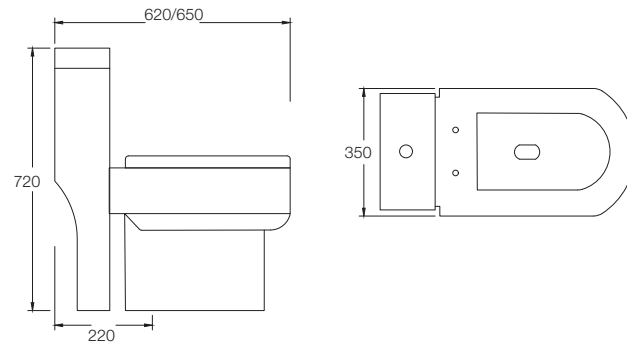

Single Piece Suite (S-Trap)

OMEGA
C8906
(S-300)
(695 x 385 x 770mm)

INSLIM
C8905
(S-290)
(710 x 365 x 750mm)

NEROLI
C895A
(S-220)
(650 x 370 x 735mm)

VALLURE
C895B
(S-220)
(660 x 345 x 750mm)

Single Piece Suite (S-Trap)

GRAND
C895T
(S-220)
(670 x 355 x 745mm)

PRIMO
C895C
(S-220)
(740 x 340 x 740mm)

BLAZE
C8904
(S-290)
(690 x 365 x 770mm)

VENUE
C890N
(S-290)
(595 x 380 x 735mm)

Single Piece Suite (S-Trap)

ZEST
C8809
(S-220)
(665 x 350 x 705mm)

ZEST
C8810
(S-110)
(665 x 350 x 705mm)

PRIME PLUS
C8918
(S-220)
(620 x 350 x 720mm)

REEVE
C8900
(S-220)
(680 x 370 x 735mm)

Single Piece Suite (S-Trap)

VERVE AM
C0221
(S-220 & Dual Outlet)
(670 x 365 x 705mm)