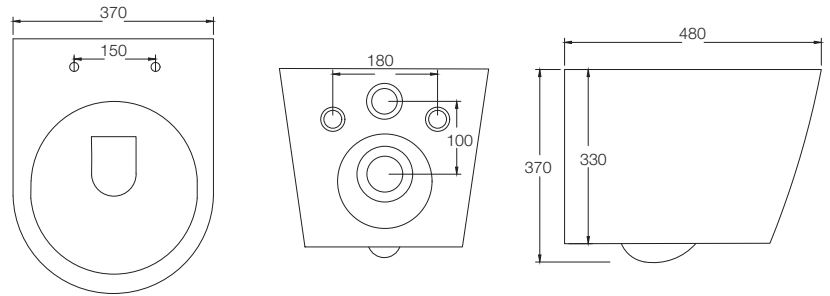

NIGHTLIFE

Elegance of the stars

Nightlife Collection

NIGHTLIFE RIMLESS
CLOSET
C89537C
(480 x 370 x 370mm)

NIGHTLIFE RECTA
BASIN
C89527C
(455 x 355 x 120mm)

NIGHTLIFE SQUARE
BASIN
C89507C
(370 x 370 x 110mm)

Nightlife Collection

NIGHTLIFE ROUND
BASIN
C89517C
(360 x 360 x 120mm)

FLOAT - BLACK
C898J7C
(615 x 160 x 155mm)

FLOAT - GREY
C898J5R
(615 x 160 x 155mm)

Parryware

SINGLE PIECE SUITE
Bold & Elegant.

Single Piece Suite (S-Trap)

Single Piece Suite (S-Trap)

OMEGA
C8906
(S-300)
(695 x 385 x 770mm)

INSLIM
C8905
(S-290)
(710 x 365 x 750mm)

NEROLI
C895A
(S-220)
(650 x 370 x 735mm)

VALLURE
C895B
(S-220)
(660 x 345 x 750mm)

Single Piece Suite (S-Trap)