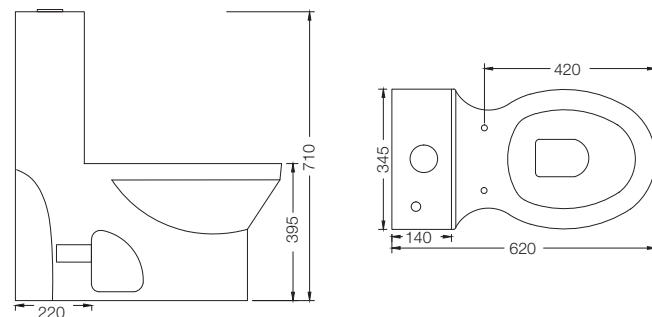

GRAND
C895T
(S-220)
(670 x 355 x 745mm)

PRIMO
C895C
(S-220)
(740 x 340 x 740mm)

BLAZE
C8904
(S-290)
(690 x 365 x 770mm)

VENUE
C890N
(S-290)
(595 x 380 x 735mm)

Single Piece Suite (S-Trap)

ZEST
C8809
(S-220)
(665 x 350 x 705mm)

ZEST
C8810
(S-110)
(665 x 350 x 705mm)

PRIME PLUS
C8918
(S-220)
(620 x 350 x 720mm)

REEVE
C8900
(S-220)
(680 x 370 x 735mm)

Single Piece Suite (S-Trap)

VERVE AM
C0221
(S-220 & Dual Outlet)
(670 x 365 x 705mm)

CANVAS
C897K
(S-220)
(730 x 380 x 790mm)

EDEN
C8852
(S-300)
(620 x 350 x 725mm)

EDEN
C8963
(S-220)
(620 x 350 x 725mm)

Single Piece Suite (S-Trap)

APPY
C895W/C8592
(S-220/S-110)
(670 x 355 x 750mm)

BERRY
C895F
(S-220)
(675 x 415 x 720mm)

EDEN
C8962
(P-180)
(620 x 350 x 725mm)

JOY
C8917
(S-290)
(660 x 350 x 700mm)

Single Piece Suite (S-Trap)

CUTE
C8851
(S-300)
(640 x 360 x 710mm)

LUNA
C897J
(S-220)
(680 x 360 x 740 mm)

VISTA
C899C
(S-220)
(680 x 365 x 780mm)