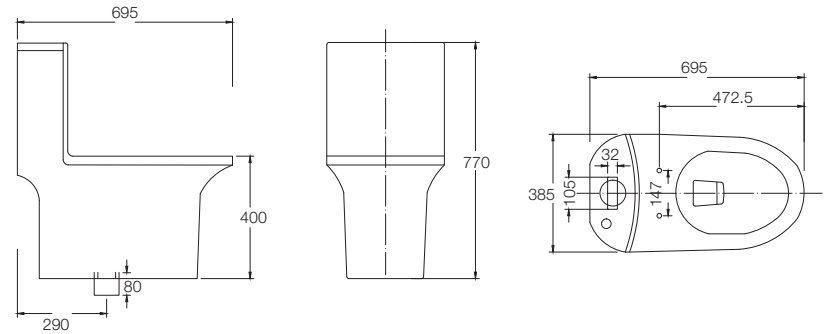

VERVE SENSO
WITH IN-BUILT
SENSOR
C023B
(S-220 & Dual Outlet)
(670 x 365 x 705mm)

AQUILINE
C8901
(S-290)
(690 x 395 x 750mm)

INSLIM
C8935
(S-220)
(750 x 405 x 780mm)

AQUILINE
C8902
(S-290)
(690 x 395 x 750mm)

Single Piece Suite (S-Trap)

OMEGA
C8906
(S-300)
(695 x 385 x 770mm)

INSLIM
C8905
(S-290)
(710 x 365 x 750mm)

NEROLI
C895A
(S-220)
(650 x 370 x 735mm)

VALLURE
C895B
(S-220)
(660 x 345 x 750mm)

Single Piece Suite (S-Trap)