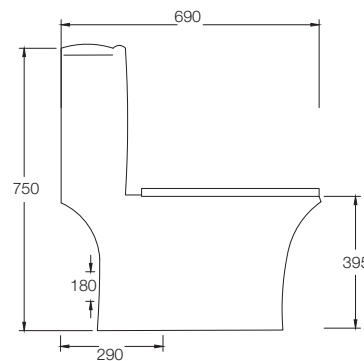

Nightlife Collection

NIGHTLIFE ROUND
BASIN
C89517C
(360 x 360 x 120mm)

FLOAT - BLACK
C898J7C
(615 x 160 x 155mm)

FLOAT - GREY
C898J5R
(615 x 160 x 155mm)

Parryware

SINGLE PIECE SUITE
Bold & Elegant.

Single Piece Suite (S-Trap)

VERVE SENSO
WITH IN-BUILT
SENSOR
C023B
(S-220 & Dual Outlet)
(670 x 365 x 705mm)

AQUILINE
C8901
(S-290)
(690 x 395 x 750mm)

INSLIM
C8935
(S-220)
(750 x 405 x 780mm)

AQUILINE
C8902
(S-290)
(690 x 395 x 750mm)

Single Piece Suite (S-Trap)

OMEGA
C8906
(S-300)
(695 x 385 x 770mm)

INSLIM
C8905
(S-290)
(710 x 365 x 750mm)

NEROLI
C895A
(S-220)
(650 x 370 x 735mm)

VALLURE
C895B
(S-220)
(660 x 345 x 750mm)

Single Piece Suite (S-Trap)

GRAND
C895T
(S-220)
(670 x 355 x 745mm)

PRIMO
C895C
(S-220)
(740 x 340 x 740mm)

BLAZE
C8904
(S-290)
(690 x 365 x 770mm)

VENUE
C890N
(S-290)
(595 x 380 x 735mm)

Single Piece Suite (S-Trap)

ZEST
C8809
(S-220)
(665 x 350 x 705mm)