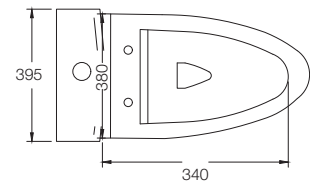

PRIME
C8854
(P-180)
(640 x 345 x 690mm)