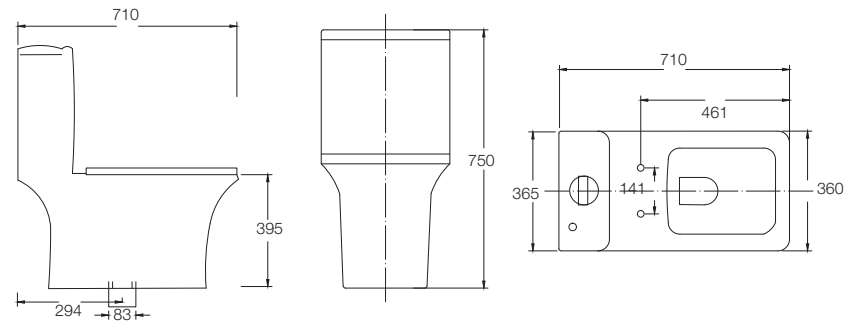

VERVE SENSO
WITH IN-BUILT
SENSOR
C023B
(S-220 & Dual Outlet)
(670 x 365 x 705mm)

AQUILINE
C8901
(S-290)
(690 x 395 x 750mm)

INSLIM
C8935
(S-220)
(750 x 405 x 780mm)

AQUILINE
C8902
(S-290)
(690 x 395 x 750mm)

Single Piece Suite (S-Trap)

OMEGA
C8906
(S-300)
(695 x 385 x 770mm)

INSLIM
C8905
(S-290)
(710 x 365 x 750mm)

NEROLI
C895A
(S-220)
(650 x 370 x 735mm)

VALLURE
C895B
(S-220)
(660 x 345 x 750mm)

Single Piece Suite (S-Trap)