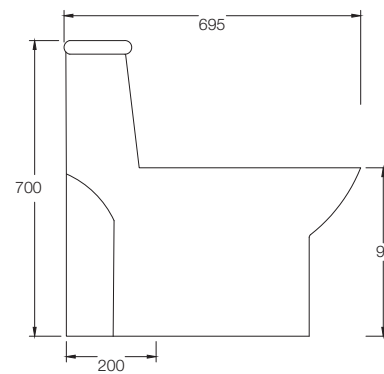

CANVAS
C897K
(S-220)
(730 x 380 x 790mm)

EDEN
C8852
(S-300)
(620 x 350 x 725mm)

EDEN
C8963
(S-220)
(620 x 350 x 725mm)

Single Piece Suite (S-Trap)

APPY
C895W/C8592
(S-220/S-110)
(670 x 355 x 750mm)

BERRY
C895F
(S-220)
(675 x 415 x 720mm)

EDEN
C8962
(P-180)
(620 x 350 x 725mm)

JOY
C8917
(S-290)
(660 x 350 x 700mm)

Single Piece Suite (S-Trap)

CUTE
C8851
(S-300)
(640 x 360 x 710mm)

LUNA
C897J
(S-220)
(680 x 360 x 740 mm)

VISTA
C899C
(S-220)
(680 x 365 x 780mm)

ATLAS
C899D
(S-285)
(650 x 360 x 730mm)

Single Piece Suite (S-Trap)

ATLAS
C899E
(S-110)
(640 x 355 x 695mm)

FORCE
C021H
(S-220)
(695 x 355 x 700mm)

ASTER
C8966
(S-230)
(665 x 360 x 720mm)

Single Piece Suite (S-Trap)

OVAL
C8967
(S-220)
(645 x 380 x 755mm)

SWIFT
C899V
(S-220)
(640 x 360 x 715mm)

MARVEL
C8938
(S-220)
(640 x 340 x 700mm)

Single Piece Suite (S-Trap)

SUTRA
C8965
(S-220)
(680 x 360 x 710mm)

CROWN
C897E
(S-220)
(640 x 360 x 710mm)