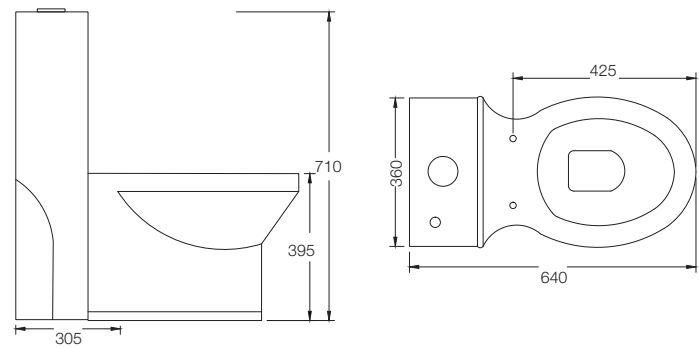

CANVAS
C897K
(S-220)
(730 x 380 x 790mm)

EDEN
C8852
(S-300)
(620 x 350 x 725mm)

EDEN
C8963
(S-220)
(620 x 350 x 725mm)

Single Piece Suite (S-Trap)

APPY
C895W/C8592
(S-220/S-110)
(670 x 355 x 750mm)

BERRY
C895F
(S-220)
(675 x 415 x 720mm)

EDEN
C8962
(P-180)
(620 x 350 x 725mm)

JOY
C8917
(S-290)
(660 x 350 x 700mm)

Single Piece Suite (S-Trap)

CUTE
C8851
(S-300)
(640 x 360 x 710mm)

LUNA
C897J
(S-220)
(680 x 360 x 740 mm)

VISTA
C899C
(S-220)
(680 x 365 x 780mm)

ATLAS
C899D
(S-285)
(650 x 360 x 730mm)

Single Piece Suite (S-Trap)

ATLAS
C899E
(S-110)
(640 x 355 x 695mm)

FORCE
C021H
(S-220)
(695 x 355 x 700mm)

ASTER
C8966
(S-230)
(665 x 360 x 720mm)

Single Piece Suite (S-Trap)

OVAL
C8967
(S-220)
(645 x 380 x 755mm)

SWIFT
C899V
(S-220)
(640 x 360 x 715mm)

MARVEL
C8938
(S-220)
(640 x 340 x 700mm)

Single Piece Suite (S-Trap)

SUTRA
C8965
(S-220)
(680 x 360 x 710mm)

CROWN
C897E
(S-220)
(640 x 360 x 710mm)