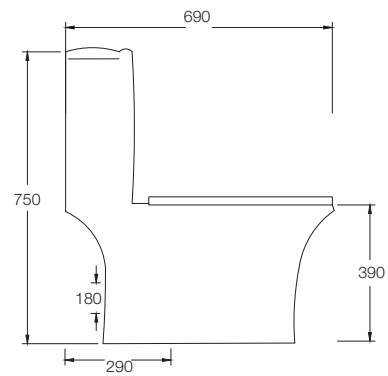

EDEN
C8962
(P-180)
(620 x 350 x 725mm)

JOY
C8917
(S-290)
(660 x 350 x 700mm)

Single Piece Suite (S-Trap)

CUTE
C8851
(S-300)
(640 x 360 x 710mm)

LUNA
C897J
(S-220)
(680 x 360 x 740 mm)

VISTA
C899C
(S-220)
(680 x 365 x 780mm)

ATLAS
C899D
(S-285)
(650 x 360 x 730mm)

Single Piece Suite (S-Trap)

ATLAS
C899E
(S-110)
(640 x 355 x 695mm)

FORCE
C021H
(S-220)
(695 x 355 x 700mm)

ASTER
C8966
(S-230)
(665 x 360 x 720mm)

Single Piece Suite (S-Trap)

OVAL
C8967
(S-220)
(645 x 380 x 755mm)

SWIFT
C899V
(S-220)
(640 x 360 x 715mm)

MARVEL
C8938
(S-220)
(640 x 340 x 700mm)

Single Piece Suite (S-Trap)

SUTRA
C8965
(S-220)
(680 x 360 x 710mm)

CROWN
C897E
(S-220)
(640 x 360 x 710mm)

KIDZ
C8941
(S-200)
(530 x 285 x 500mm)

Single Piece Suite (P-Trap)

AQUILINE
C8919
(P-180)
(690 x 395 x 750mm)

PRIME
C8854
(P-180)
(640 x 345 x 690mm)

OPULA
C847L
(P-180)
(645 x 365 x 705mm)

Single Piece Suite Includes Soft Close Seat Cover & Dual Flush Fittings