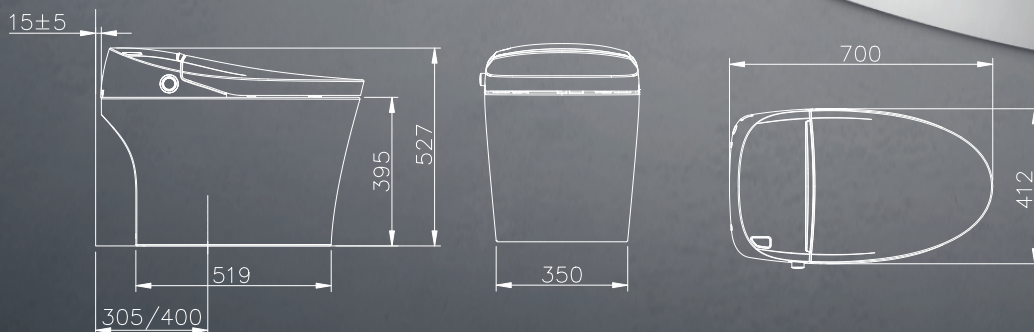

Fine Finish

Made using high quality material for elegant look

Compact Basin

Wash basins with reduced measures for small bathrooms.

#INNOVATION

VOLT ELECTRONIC TOILET

Exquisite Design. Ultimate Comfort.

VOLT Electronic Toilet
C8946
(700 x 412 x 527mm)