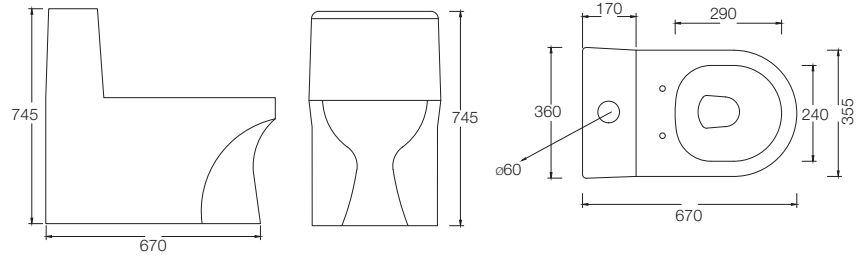

VERVE SENSO
WITH IN-BUILT
SENSOR
C023B
(S-220 & Dual Outlet)
(670 x 365 x 705mm)

AQUILINE
C8901
(S-290)
(690 x 395 x 750mm)

INSLIM
C8935
(S-220)
(750 x 405 x 780mm)

AQUILINE
C8902
(S-290)
(690 x 395 x 750mm)

Single Piece Suite (S-Trap)

OMEGA
C8906
(S-300)
(695 x 385 x 770mm)

INSLIM
C8905
(S-290)
(710 x 365 x 750mm)

NEROLI
C895A
(S-220)
(650 x 370 x 735mm)

VALLURE
C895B
(S-220)
(660 x 345 x 750mm)

Single Piece Suite (S-Trap)

GRAND
C895T
(S-220)
(670 x 355 x 745mm)

PRIMO
C895C
(S-220)
(740 x 340 x 740mm)

BLAZE
C8904
(S-290)
(690 x 365 x 770mm)

VENUE
C890N
(S-290)
(595 x 380 x 735mm)

Single Piece Suite (S-Trap)

ZEST
C8809
(S-220)
(665 x 350 x 705mm)