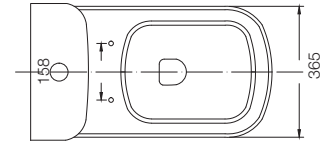

Nightlife Collection

NIGHTLIFE ROUND
BASIN
C89517C
(360 x 360 x 120mm)

FLOAT - BLACK
C898J7C
(615 x 160 x 155mm)

FLOAT - GREY
C898J5R
(615 x 160 x 155mm)

Parryware

SINGLE PIECE SUITE
Bold & Elegant.

Single Piece Suite (S-Trap)

VERVE SENSO
WITH IN-BUILT
SENSOR
C023B
(S-220 & Dual Outlet)
(670 x 365 x 705mm)

AQUILINE
C8901
(S-290)
(690 x 395 x 750mm)

INSLIM
C8935
(S-220)
(750 x 405 x 780mm)

AQUILINE
C8902
(S-290)
(690 x 395 x 750mm)