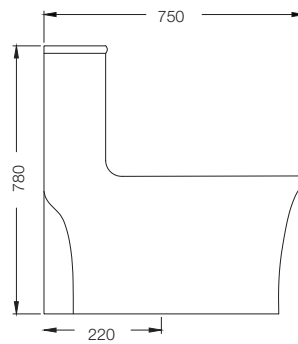

Nightlife Collection

NIGHTLIFE ROUND
BASIN
C89517C
(360 x 360 x 120mm)

FLOAT - BLACK
C898J7C
(615 x 160 x 155mm)

FLOAT - GREY
C898J5R
(615 x 160 x 155mm)

Parryware

SINGLE PIECE SUITE
Bold & Elegant.

Single Piece Suite (S-Trap)

VERVE SENSO
WITH IN-BUILT
SENSOR
C023B
(S-220 & Dual Outlet)
(670 x 365 x 705mm)

AQUILINE
C8901
(S-290)
(690 x 395 x 750mm)

INSLIM
C8935
(S-220)
(750 x 405 x 780mm)

AQUILINE
C8902
(S-290)
(690 x 395 x 750mm)