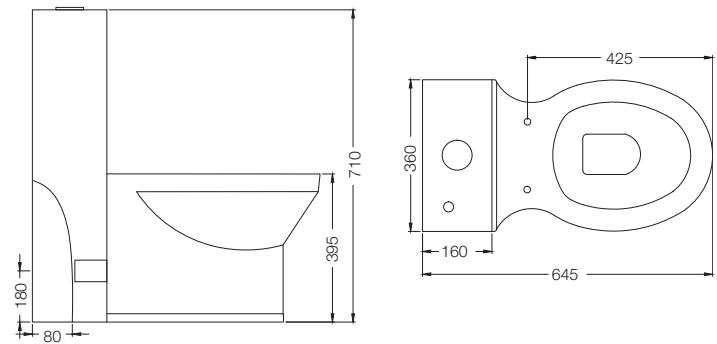

ATLAS
C899D
(S-285)
(650 x 360 x 730mm)

Single Piece Suite (S-Trap)

ATLAS
C899E
(S-110)
(640 x 355 x 695mm)

FORCE
C021H
(S-220)
(695 x 355 x 700mm)

ASTER
C8966
(S-230)
(665 x 360 x 720mm)

Single Piece Suite (S-Trap)

OVAL
C8967
(S-220)
(645 x 380 x 755mm)

SWIFT
C899V
(S-220)
(640 x 360 x 715mm)

MARVEL
C8938
(S-220)
(640 x 340 x 700mm)

Single Piece Suite (S-Trap)

SUTRA
C8965
(S-220)
(680 x 360 x 710mm)

CROWN
C897E
(S-220)
(640 x 360 x 710mm)

KIDZ
C8941
(S-200)
(530 x 285 x 500mm)

Single Piece Suite (P-Trap)

AQUILINE
C8919
(P-180)
(690 x 395 x 750mm)

PRIME
C8854
(P-180)
(640 x 345 x 690mm)

OPULA
C847L
(P-180)
(645 x 365 x 705mm)

Single Piece Suite Includes Soft Close Seat Cover & Dual Flush Fittings

Single Piece Suite (P-Trap)

VERVE AM
C0221
(Dual Outlet)
(670 x 365 x 705mm)

CUTE
C8961
(P-180)
(640 x 360 x 710mm)

MARVEL
C8958
(P-180)
(640 x 340 x 700mm)

APPY
C8593
(P-180)
(670 x 355 x 750mm)