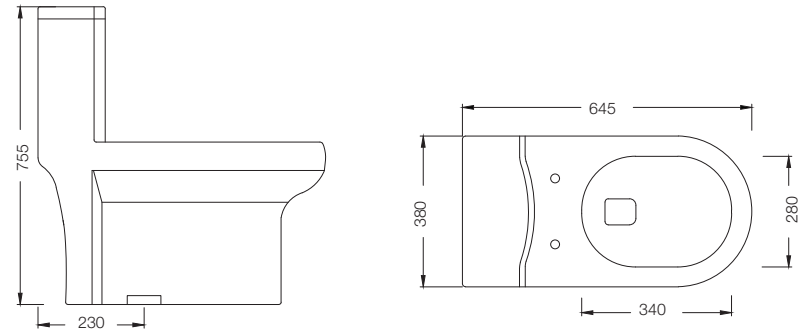

CANVAS
C897K
(S-220)
(730 x 380 x 790mm)

EDEN
C8852
(S-300)
(620 x 350 x 725mm)

EDEN
C8963
(S-220)
(620 x 350 x 725mm)

Single Piece Suite (S-Trap)

APPY
C895W/C8592
(S-220/S-110)
(670 x 355 x 750mm)

BERRY
C895F
(S-220)
(675 x 415 x 720mm)

EDEN
C8962
(P-180)
(620 x 350 x 725mm)

JOY
C8917
(S-290)
(660 x 350 x 700mm)

Single Piece Suite (S-Trap)

CUTE
C8851
(S-300)
(640 x 360 x 710mm)

LUNA
C897J
(S-220)
(680 x 360 x 740 mm)

VISTA
C899C
(S-220)
(680 x 365 x 780mm)

ATLAS
C899D
(S-285)
(650 x 360 x 730mm)

Single Piece Suite (S-Trap)

ATLAS
C899E
(S-110)
(640 x 355 x 695mm)

FORCE
C021H
(S-220)
(695 x 355 x 700mm)

ASTER
C8966
(S-230)
(665 x 360 x 720mm)

Single Piece Suite (S-Trap)

OVAL
C8967
(S-220)
(645 x 380 x 755mm)

SWIFT
C899V
(S-220)
(640 x 360 x 715mm)

MARVEL
C8938
(S-220)
(640 x 340 x 700mm)

Single Piece Suite (S-Trap)

SUTRA
C8965
(S-220)
(680 x 360 x 710mm)

CROWN
C897E
(S-220)
(640 x 360 x 710mm)