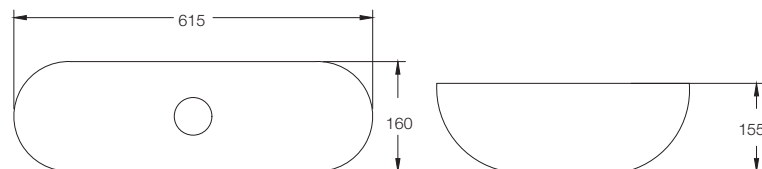

Nightlife Collection

NIGHTLIFE ROUND
BASIN
C89517C
(360 x 360 x 120mm)

FLOAT - BLACK
C898J7C
(615 x 160 x 155mm)

FLOAT - GREY
C898J5R
(615 x 160 x 155mm)

Parryware

SINGLE PIECE SUITE
Bold & Elegant.

Single Piece Suite (S-Trap)

VERVE SENSO
WITH IN-BUILT
SENSOR
C023B
(S-220 & Dual Outlet)
(670 x 365 x 705mm)

AQUILINE
C8901
(S-290)
(690 x 395 x 750mm)

INSLIM
C8935
(S-220)
(750 x 405 x 780mm)

AQUILINE
C8902
(S-290)
(690 x 395 x 750mm)