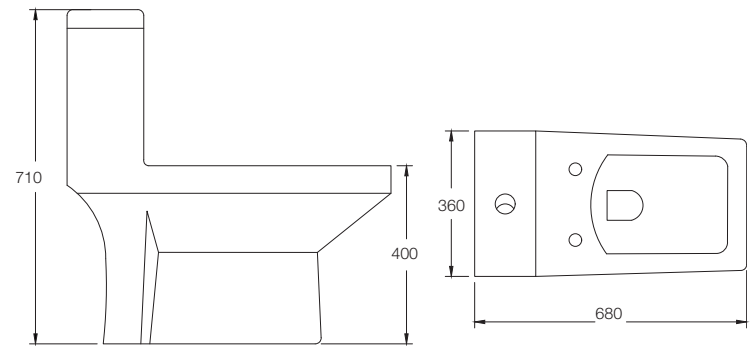

ATLAS
C899D
(S-285)
(650 x 360 x 730mm)

Single Piece Suite (S-Trap)

ATLAS
C899E
(S-110)
(640 x 355 x 695mm)

FORCE
C021H
(S-220)
(695 x 355 x 700mm)

ASTER
C8966
(S-230)
(665 x 360 x 720mm)

Single Piece Suite (S-Trap)

OVAL
C8967
(S-220)
(645 x 380 x 755mm)

SWIFT
C899V
(S-220)
(640 x 360 x 715mm)

MARVEL
C8938
(S-220)
(640 x 340 x 700mm)

Single Piece Suite (S-Trap)

SUTRA
C8965
(S-220)
(680 x 360 x 710mm)

CROWN
C897E
(S-220)
(640 x 360 x 710mm)

KIDZ
C8941
(S-200)
(530 x 285 x 500mm)

Single Piece Suite (P-Trap)

AQUILINE
C8919
(P-180)
(690 x 395 x 750mm)

PRIME
C8854
(P-180)
(640 x 345 x 690mm)

OPULA
C847L
(P-180)
(645 x 365 x 705mm)

Single Piece Suite Includes Soft Close Seat Cover & Dual Flush Fittings