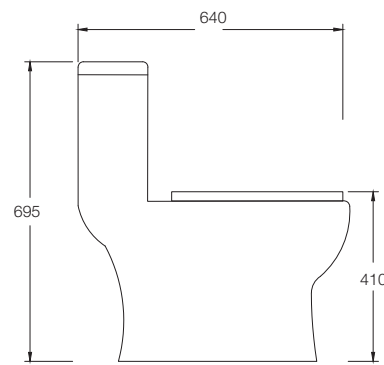

CANVAS
C897K
(S-220)
(730 x 380 x 790mm)

EDEN
C8852
(S-300)
(620 x 350 x 725mm)

EDEN
C8963
(S-220)
(620 x 350 x 725mm)

Single Piece Suite (S-Trap)

APPY
C895W/C8592
(S-220/S-110)
(670 x 355 x 750mm)

BERRY
C895F
(S-220)
(675 x 415 x 720mm)

EDEN
C8962
(P-180)
(620 x 350 x 725mm)

JOY
C8917
(S-290)
(660 x 350 x 700mm)

Single Piece Suite (S-Trap)

CUTE
C8851
(S-300)
(640 x 360 x 710mm)

LUNA
C897J
(S-220)
(680 x 360 x 740 mm)

VISTA
C899C
(S-220)
(680 x 365 x 780mm)

ATLAS
C899D
(S-285)
(650 x 360 x 730mm)

Single Piece Suite (S-Trap)

ATLAS
C899E
(S-110)
(640 x 355 x 695mm)

FORCE
C021H
(S-220)
(695 x 355 x 700mm)

ASTER
C8966
(S-230)
(665 x 360 x 720mm)

Single Piece Suite (S-Trap)

OVAL
C8967
(S-220)
(645 x 380 x 755mm)

SWIFT
C899V
(S-220)
(640 x 360 x 715mm)

MARVEL
C8938
(S-220)
(640 x 340 x 700mm)

Single Piece Suite (S-Trap)

SUTRA
C8965
(S-220)
(680 x 360 x 710mm)

CROWN
C897E
(S-220)
(640 x 360 x 710mm)