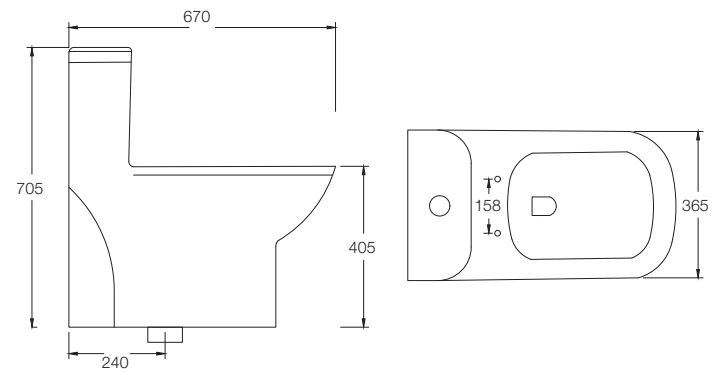

ATLAS
C899D
(S-285)
(650 x 360 x 730mm)

Single Piece Suite (S-Trap)

ATLAS
C899E
(S-110)
(640 x 355 x 695mm)

FORCE
C021H
(S-220)
(695 x 355 x 700mm)

ASTER
C8966
(S-230)
(665 x 360 x 720mm)

Single Piece Suite (S-Trap)

OVAL
C8967
(S-220)
(645 x 380 x 755mm)

SWIFT
C899V
(S-220)
(640 x 360 x 715mm)

MARVEL
C8938
(S-220)
(640 x 340 x 700mm)

Single Piece Suite (S-Trap)

SUTRA
C8965
(S-220)
(680 x 360 x 710mm)

CROWN
C897E
(S-220)
(640 x 360 x 710mm)

KIDZ
C8941
(S-200)
(530 x 285 x 500mm)

Single Piece Suite (P-Trap)

AQUILINE
C8919
(P-180)
(690 x 395 x 750mm)

PRIME
C8854
(P-180)
(640 x 345 x 690mm)

OPULA
C847L
(P-180)
(645 x 365 x 705mm)

Single Piece Suite Includes Soft Close Seat Cover & Dual Flush Fittings

Single Piece Suite (P-Trap)

VERVE AM
C0221
(Dual Outlet)
(670 x 365 x 705mm)

CUTE
C8961
(P-180)
(640 x 360 x 710mm)

MARVEL
C8958
(P-180)
(640 x 340 x 700mm)

APPY
C8593
(P-180)
(670 x 355 x 750mm)