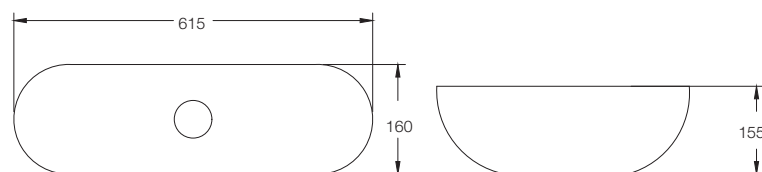

Nightlife Collection

NIGHTLIFE ROUND
BASIN
C89517C
(360 x 360 x 120mm)

FLOAT - BLACK
C898J7C
(615 x 160 x 155mm)

FLOAT - GREY
C898J5R
(615 x 160 x 155mm)

Parryware

SINGLE PIECE SUITE
Bold & Elegant.

Single Piece Suite (S-Trap)