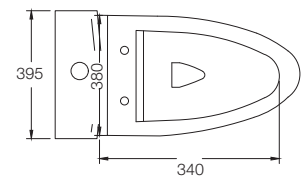

VERVE SENSO
WITH IN-BUILT
SENSOR
C023B
(S-220 & Dual Outlet)
(670 x 365 x 705mm)

AQUILINE
C8901
(S-290)
(690 x 395 x 750mm)

INSLIM
C8935
(S-220)
(750 x 405 x 780mm)

AQUILINE
C8902
(S-290)
(690 x 395 x 750mm)

Single Piece Suite (S-Trap)

OMEGA
C8906
(S-300)
(695 x 385 x 770mm)

INSLIM
C8905
(S-290)
(710 x 365 x 750mm)

NEROLI
C895A
(S-220)
(650 x 370 x 735mm)

VALLURE
C895B
(S-220)
(660 x 345 x 750mm)

Single Piece Suite (S-Trap)