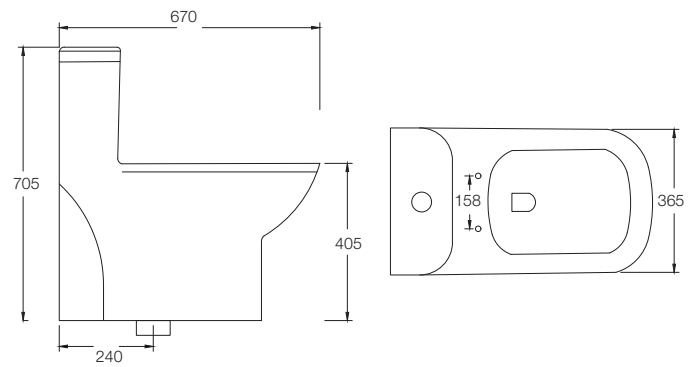

GRAND
C895T
(S-220)
(670 x 355 x 745mm)

PRIMO
C895C
(S-220)
(740 x 340 x 740mm)

BLAZE
C8904
(S-290)
(690 x 365 x 770mm)

VENUE
C890N
(S-290)
(595 x 380 x 735mm)

Single Piece Suite (S-Trap)

ZEST
C8809
(S-220)
(665 x 350 x 705mm)

ZEST
C8810
(S-110)
(665 x 350 x 705mm)

PRIME PLUS
C8918
(S-220)
(620 x 350 x 720mm)

REEVE
C8900
(S-220)
(680 x 370 x 735mm)

Single Piece Suite (S-Trap)

VERVE AM
C0221
(S-220 & Dual Outlet)
(670 x 365 x 705mm)

CANVAS
C897K
(S-220)
(730 x 380 x 790mm)

EDEN
C8852
(S-300)
(620 x 350 x 725mm)

EDEN
C8963
(S-220)
(620 x 350 x 725mm)

Single Piece Suite (S-Trap)

APPY
C895W/C8592
(S-220/S-110)
(670 x 355 x 750mm)

BERRY
C895F
(S-220)
(675 x 415 x 720mm)

EDEN
C8962
(P-180)
(620 x 350 x 725mm)

JOY
C8917
(S-290)
(660 x 350 x 700mm)

Single Piece Suite (S-Trap)

CUTE
C8851
(S-300)
(640 x 360 x 710mm)

LUNA
C897J
(S-220)
(680 x 360 x 740 mm)

VISTA
C899C
(S-220)
(680 x 365 x 780mm)