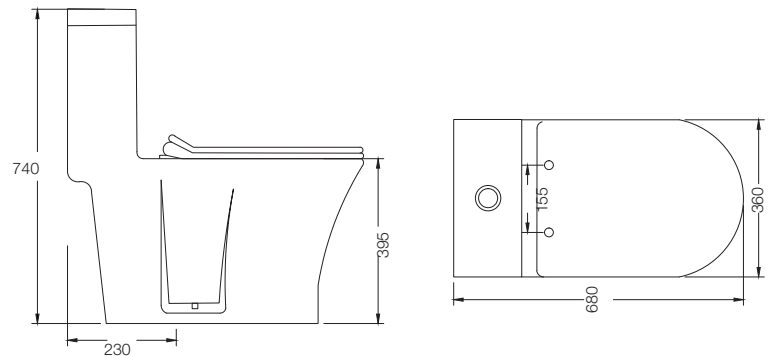

CANVAS
C897K
(S-220)
(730 x 380 x 790mm)

EDEN
C8852
(S-300)
(620 x 350 x 725mm)

EDEN
C8963
(S-220)
(620 x 350 x 725mm)

Single Piece Suite (S-Trap)

APPY
C895W/C8592
(S-220/S-110)
(670 x 355 x 750mm)

BERRY
C895F
(S-220)
(675 x 415 x 720mm)

EDEN
C8962
(P-180)
(620 x 350 x 725mm)

JOY
C8917
(S-290)
(660 x 350 x 700mm)

Single Piece Suite (S-Trap)

CUTE
C8851
(S-300)
(640 x 360 x 710mm)

LUNA
C897J
(S-220)
(680 x 360 x 740 mm)

VISTA
C899C
(S-220)
(680 x 365 x 780mm)

ATLAS
C899D
(S-285)
(650 x 360 x 730mm)

Single Piece Suite (S-Trap)

ATLAS
C899E
(S-110)
(640 x 355 x 695mm)

FORCE
C021H
(S-220)
(695 x 355 x 700mm)

ASTER
C8966
(S-230)
(665 x 360 x 720mm)

Single Piece Suite (S-Trap)