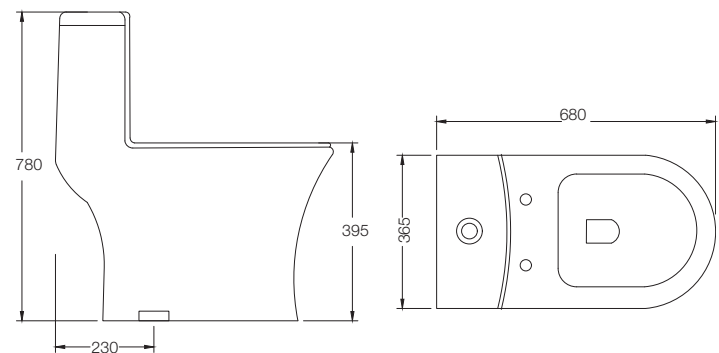

CANVAS
C897K
(S-220)
(730 x 380 x 790mm)

EDEN
C8852
(S-300)
(620 x 350 x 725mm)

EDEN
C8963
(S-220)
(620 x 350 x 725mm)

Single Piece Suite (S-Trap)

APPY
C895W/C8592
(S-220/S-110)
(670 x 355 x 750mm)

BERRY
C895F
(S-220)
(675 x 415 x 720mm)

EDEN
C8962
(P-180)
(620 x 350 x 725mm)

JOY
C8917
(S-290)
(660 x 350 x 700mm)

Single Piece Suite (S-Trap)

CUTE
C8851
(S-300)
(640 x 360 x 710mm)

LUNA
C897J
(S-220)
(680 x 360 x 740 mm)

VISTA
C899C
(S-220)
(680 x 365 x 780mm)

ATLAS
C899D
(S-285)
(650 x 360 x 730mm)

Single Piece Suite (S-Trap)

ATLAS
C899E
(S-110)
(640 x 355 x 695mm)

FORCE
C021H
(S-220)
(695 x 355 x 700mm)

ASTER
C8966
(S-230)
(665 x 360 x 720mm)

Single Piece Suite (S-Trap)

OVAL
C8967
(S-220)
(645 x 380 x 755mm)

SWIFT
C899V
(S-220)
(640 x 360 x 715mm)

MARVEL
C8938
(S-220)
(640 x 340 x 700mm)

Single Piece Suite (S-Trap)

SUTRA
C8965
(S-220)
(680 x 360 x 710mm)

CROWN
C897E
(S-220)
(640 x 360 x 710mm)