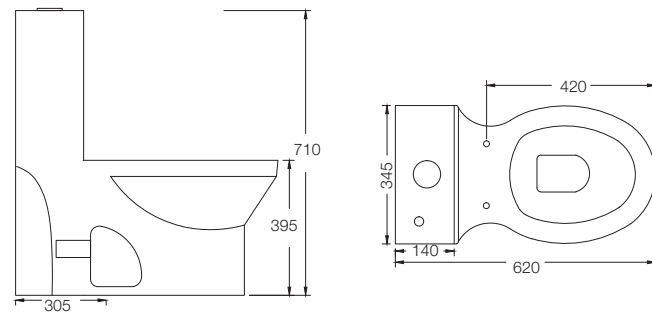

GRAND
C895T
(S-220)
(670 x 355 x 745mm)

PRIMO
C895C
(S-220)
(740 x 340 x 740mm)

BLAZE
C8904
(S-290)
(690 x 365 x 770mm)

VENUE
C890N
(S-290)
(595 x 380 x 735mm)

Single Piece Suite (S-Trap)

ZEST
C8809
(S-220)
(665 x 350 x 705mm)

ZEST
C8810
(S-110)
(665 x 350 x 705mm)

PRIME PLUS
C8918
(S-220)
(620 x 350 x 720mm)

REEVE
C8900
(S-220)
(680 x 370 x 735mm)

Single Piece Suite (S-Trap)

VERVE AM
C0221
(S-220 & Dual Outlet)
(670 x 365 x 705mm)

CANVAS
C897K
(S-220)
(730 x 380 x 790mm)

EDEN
C8852
(S-300)
(620 x 350 x 725mm)

EDEN
C8963
(S-220)
(620 x 350 x 725mm)

Single Piece Suite (S-Trap)

APPY
C895W/C8592
(S-220/S-110)
(670 x 355 x 750mm)

BERRY
C895F
(S-220)
(675 x 415 x 720mm)

EDEN
C8962
(P-180)
(620 x 350 x 725mm)

JOY
C8917
(S-290)
(660 x 350 x 700mm)

Single Piece Suite (S-Trap)

CUTE
C8851
(S-300)
(640 x 360 x 710mm)

LUNA
C897J
(S-220)
(680 x 360 x 740 mm)

VISTA
C899C
(S-220)
(680 x 365 x 780mm)