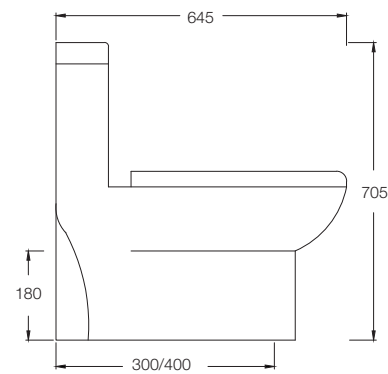

ATLAS
C899D
(S-285)
(650 x 360 x 730mm)

Single Piece Suite (S-Trap)

ATLAS
C899E
(S-110)
(640 x 355 x 695mm)

FORCE
C021H
(S-220)
(695 x 355 x 700mm)

ASTER
C8966
(S-230)
(665 x 360 x 720mm)

Single Piece Suite (S-Trap)

OVAL
C8967
(S-220)
(645 x 380 x 755mm)

SWIFT
C899V
(S-220)
(640 x 360 x 715mm)

MARVEL
C8938
(S-220)
(640 x 340 x 700mm)

Single Piece Suite (S-Trap)

SUTRA
C8965
(S-220)
(680 x 360 x 710mm)

CROWN
C897E
(S-220)
(640 x 360 x 710mm)

KIDZ
C8941
(S-200)
(530 x 285 x 500mm)

Single Piece Suite (P-Trap)

AQUILINE
C8919
(P-180)
(690 x 395 x 750mm)

PRIME
C8854
(P-180)
(640 x 345 x 690mm)

OPULA
C847L
(P-180)
(645 x 365 x 705mm)

Single Piece Suite Includes Soft Close Seat Cover & Dual Flush Fittings

Single Piece Suite (P-Trap)

VERVE AM
C0221
(Dual Outlet)
(670 x 365 x 705mm)

CUTE
C8961
(P-180)
(640 x 360 x 710mm)

MARVEL
C8958
(P-180)
(640 x 340 x 700mm)

APPY
C8593
(P-180)
(670 x 355 x 750mm)