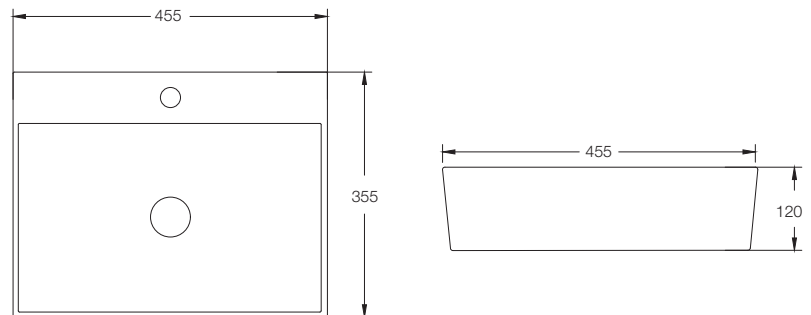

NIGHTLIFE

Elegance of the stars

Nightlife Collection

NIGHTLIFE RIMLESS
CLOSET
C89537C
(480 x 370 x 370mm)

NIGHTLIFE RECTA
BASIN
C89527C
(455 x 355 x 120mm)

NIGHTLIFE SQUARE
BASIN
C89507C
(370 x 370 x 110mm)

Nightlife Collection

NIGHTLIFE ROUND
BASIN
C89517C
(360 x 360 x 120mm)

FLOAT - BLACK
C898J7C
(615 x 160 x 155mm)

FLOAT - GREY
C898J5R
(615 x 160 x 155mm)

Parryware

SINGLE PIECE SUITE
Bold & Elegant.

Single Piece Suite (S-Trap)