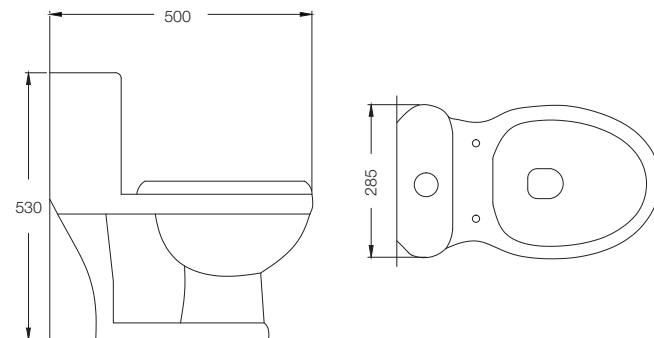

ATLAS
C899D
(S-285)
(650 x 360 x 730mm)

Single Piece Suite (S-Trap)

ATLAS
C899E
(S-110)
(640 x 355 x 695mm)

FORCE
C021H
(S-220)
(695 x 355 x 700mm)

ASTER
C8966
(S-230)
(665 x 360 x 720mm)

Single Piece Suite (S-Trap)

OVAL
C8967
(S-220)
(645 x 380 x 755mm)

SWIFT
C899V
(S-220)
(640 x 360 x 715mm)

MARVEL
C8938
(S-220)
(640 x 340 x 700mm)

Single Piece Suite (S-Trap)

SUTRA
C8965
(S-220)
(680 x 360 x 710mm)

CROWN
C897E
(S-220)
(640 x 360 x 710mm)

KIDZ
C8941
(S-200)
(530 x 285 x 500mm)

Single Piece Suite (P-Trap)

AQUILINE
C8919
(P-180)
(690 x 395 x 750mm)

PRIME
C8854
(P-180)
(640 x 345 x 690mm)

OPULA
C847L
(P-180)
(645 x 365 x 705mm)

Single Piece Suite Includes Soft Close Seat Cover & Dual Flush Fittings