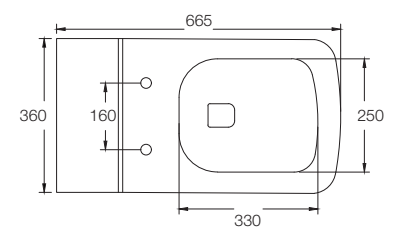

CANVAS
C897K
(S-220)
(730 x 380 x 790mm)

EDEN
C8852
(S-300)
(620 x 350 x 725mm)

EDEN
C8963
(S-220)
(620 x 350 x 725mm)

Single Piece Suite (S-Trap)

APPY
C895W/C8592
(S-220/S-110)
(670 x 355 x 750mm)

BERRY
C895F
(S-220)
(675 x 415 x 720mm)

EDEN
C8962
(P-180)
(620 x 350 x 725mm)

JOY
C8917
(S-290)
(660 x 350 x 700mm)

Single Piece Suite (S-Trap)

CUTE
C8851
(S-300)
(640 x 360 x 710mm)

LUNA
C897J
(S-220)
(680 x 360 x 740 mm)

VISTA
C899C
(S-220)
(680 x 365 x 780mm)

ATLAS
C899D
(S-285)
(650 x 360 x 730mm)

Single Piece Suite (S-Trap)

ATLAS
C899E
(S-110)
(640 x 355 x 695mm)

FORCE
C021H
(S-220)
(695 x 355 x 700mm)

ASTER
C8966
(S-230)
(665 x 360 x 720mm)

Single Piece Suite (S-Trap)

OVAL
C8967
(S-220)
(645 x 380 x 755mm)

SWIFT
C899V
(S-220)
(640 x 360 x 715mm)

MARVEL
C8938
(S-220)
(640 x 340 x 700mm)

Single Piece Suite (S-Trap)

SUTRA
C8965
(S-220)
(680 x 360 x 710mm)

CROWN
C897E
(S-220)
(640 x 360 x 710mm)