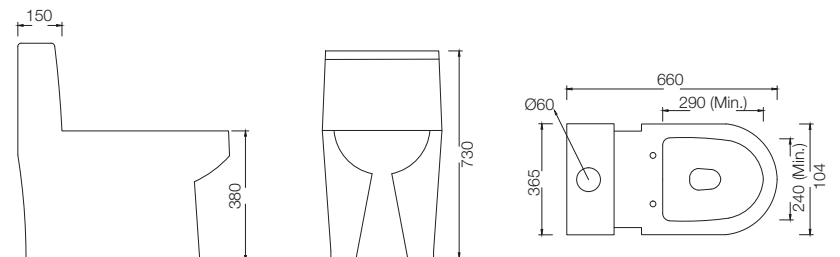

VERVE SENSO
WITH IN-BUILT
SENSOR
C023B
(S-220 & Dual Outlet)
(670 x 365 x 705mm)

AQUILINE
C8901
(S-290)
(690 x 395 x 750mm)

INSLIM
C8935
(S-220)
(750 x 405 x 780mm)

AQUILINE
C8902
(S-290)
(690 x 395 x 750mm)

Single Piece Suite (S-Trap)

OMEGA
C8906
(S-300)
(695 x 385 x 770mm)

INSLIM
C8905
(S-290)
(710 x 365 x 750mm)

NEROLI
C895A
(S-220)
(650 x 370 x 735mm)

VALLURE
C895B
(S-220)
(660 x 345 x 750mm)

Single Piece Suite (S-Trap)

GRAND
C895T
(S-220)
(670 x 355 x 745mm)

PRIMO
C895C
(S-220)
(740 x 340 x 740mm)

BLAZE
C8904
(S-290)
(690 x 365 x 770mm)

VENUE
C890N
(S-290)
(595 x 380 x 735mm)

Single Piece Suite (S-Trap)

ZEST
C8809
(S-220)
(665 x 350 x 705mm)