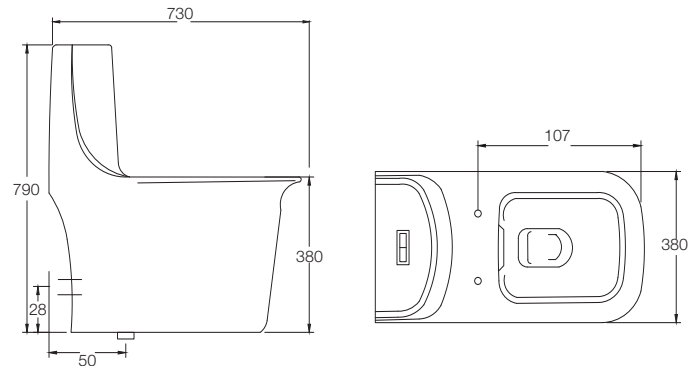

GRAND
C895T
(S-220)
(670 x 355 x 745mm)

PRIMO
C895C
(S-220)
(740 x 340 x 740mm)

BLAZE
C8904
(S-290)
(690 x 365 x 770mm)

VENUE
C890N
(S-290)
(595 x 380 x 735mm)

Single Piece Suite (S-Trap)

ZEST
C8809
(S-220)
(665 x 350 x 705mm)

ZEST
C8810
(S-110)
(665 x 350 x 705mm)

PRIME PLUS
C8918
(S-220)
(620 x 350 x 720mm)

REEVE
C8900
(S-220)
(680 x 370 x 735mm)

Single Piece Suite (S-Trap)

VERVE AM
C0221
(S-220 & Dual Outlet)
(670 x 365 x 705mm)

CANVAS
C897K
(S-220)
(730 x 380 x 790mm)

EDEN
C8852
(S-300)
(620 x 350 x 725mm)

EDEN
C8963
(S-220)
(620 x 350 x 725mm)

Single Piece Suite (S-Trap)

APPY
C895W/C8592
(S-220/S-110)
(670 x 355 x 750mm)

BERRY
C895F
(S-220)
(675 x 415 x 720mm)