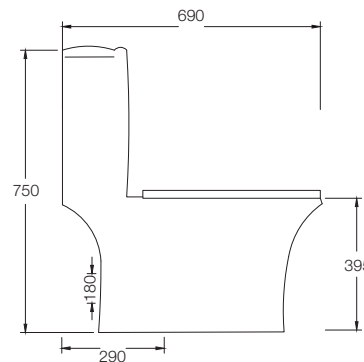

Nightlife Collection

NIGHTLIFE ROUND
BASIN
C89517C
(360 x 360 x 120mm)

FLOAT - BLACK
C898J7C
(615 x 160 x 155mm)

FLOAT - GREY
C898J5R
(615 x 160 x 155mm)

Parryware

SINGLE PIECE SUITE
Bold & Elegant.

Single Piece Suite (S-Trap)

VERVE SENSO
WITH IN-BUILT
SENSOR
C023B
(S-220 & Dual Outlet)
(670 x 365 x 705mm)

AQUILINE
C8901
(S-290)
(690 x 395 x 750mm)

INSLIM
C8935
(S-220)
(750 x 405 x 780mm)

AQUILINE
C8902
(S-290)
(690 x 395 x 750mm)

Single Piece Suite (S-Trap)

OMEGA
C8906
(S-300)
(695 x 385 x 770mm)

INSLIM
C8905
(S-290)
(710 x 365 x 750mm)

NEROLI
C895A
(S-220)
(650 x 370 x 735mm)

VALLURE
C895B
(S-220)
(660 x 345 x 750mm)

Single Piece Suite (S-Trap)

GRAND
C895T
(S-220)
(670 x 355 x 745mm)

PRIMO
C895C
(S-220)
(740 x 340 x 740mm)

BLAZE
C8904
(S-290)
(690 x 365 x 770mm)

VENUE
C890N
(S-290)
(595 x 380 x 735mm)

Single Piece Suite (S-Trap)

ZEST
C8809
(S-220)
(665 x 350 x 705mm)