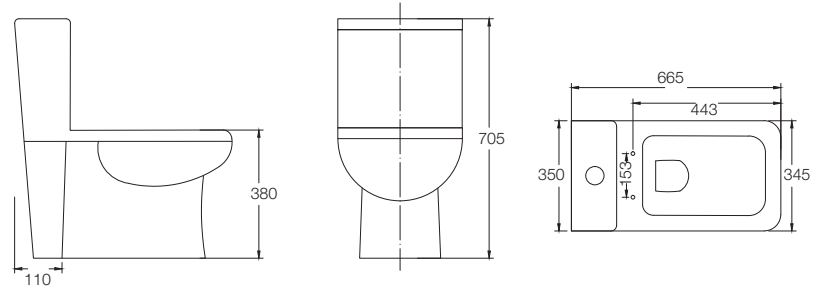

Single Piece Suite (S-Trap)

OMEGA
C8906
(S-300)
(695 x 385 x 770mm)

INSLIM
C8905
(S-290)
(710 x 365 x 750mm)

NEROLI
C895A
(S-220)
(650 x 370 x 735mm)

VALLURE
C895B
(S-220)
(660 x 345 x 750mm)

Single Piece Suite (S-Trap)

GRAND
C895T
(S-220)
(670 x 355 x 745mm)

PRIMO
C895C
(S-220)
(740 x 340 x 740mm)

BLAZE
C8904
(S-290)
(690 x 365 x 770mm)

VENUE
C890N
(S-290)
(595 x 380 x 735mm)

Single Piece Suite (S-Trap)

ZEST
C8809
(S-220)
(665 x 350 x 705mm)

ZEST
C8810
(S-110)
(665 x 350 x 705mm)

PRIME PLUS
C8918
(S-220)
(620 x 350 x 720mm)

REEVE
C8900
(S-220)
(680 x 370 x 735mm)

Single Piece Suite (S-Trap)

VERVE AM
C0221
(S-220 & Dual Outlet)
(670 x 365 x 705mm)

CANVAS
C897K
(S-220)
(730 x 380 x 790mm)

EDEN
C8852
(S-300)
(620 x 350 x 725mm)

EDEN
C8963
(S-220)
(620 x 350 x 725mm)

Single Piece Suite (S-Trap)

APPY
C895W/C8592
(S-220/S-110)
(670 x 355 x 750mm)

BERRY
C895F
(S-220)
(675 x 415 x 720mm)