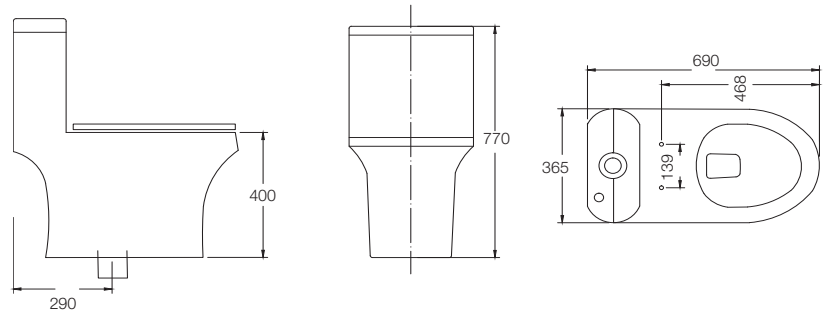

VERVE SENSO
WITH IN-BUILT
SENSOR
C023B
(S-220 & Dual Outlet)
(670 x 365 x 705mm)

AQUILINE
C8901
(S-290)
(690 x 395 x 750mm)

INSLIM
C8935
(S-220)
(750 x 405 x 780mm)

AQUILINE
C8902
(S-290)
(690 x 395 x 750mm)

Single Piece Suite (S-Trap)

OMEGA
C8906
(S-300)
(695 x 385 x 770mm)

INSLIM
C8905
(S-290)
(710 x 365 x 750mm)

NEROLI
C895A
(S-220)
(650 x 370 x 735mm)

VALLURE
C895B
(S-220)
(660 x 345 x 750mm)

Single Piece Suite (S-Trap)

GRAND
C895T
(S-220)
(670 x 355 x 745mm)

PRIMO
C895C
(S-220)
(740 x 340 x 740mm)

BLAZE
C8904
(S-290)
(690 x 365 x 770mm)

VENUE
C890N
(S-290)
(595 x 380 x 735mm)

Single Piece Suite (S-Trap)

ZEST
C8809
(S-220)
(665 x 350 x 705mm)