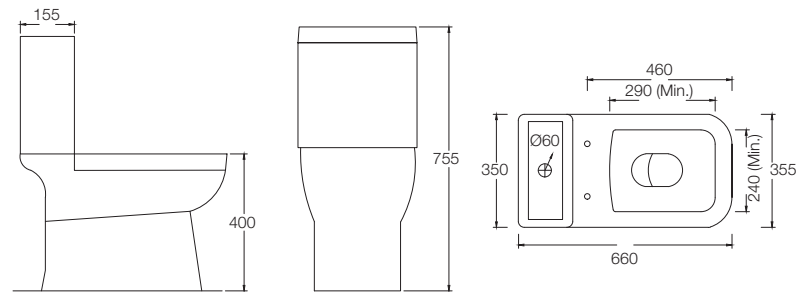

ZEST
C8810
(S-110)
(665 x 350 x 705mm)

PRIME PLUS
C8918
(S-220)
(620 x 350 x 720mm)

REEVE
C8900
(S-220)
(680 x 370 x 735mm)

Single Piece Suite (S-Trap)

VERVE AM
C0221
(S-220 & Dual Outlet)
(670 x 365 x 705mm)

CANVAS
C897K
(S-220)
(730 x 380 x 790mm)

EDEN
C8852
(S-300)
(620 x 350 x 725mm)

EDEN
C8963
(S-220)
(620 x 350 x 725mm)

Single Piece Suite (S-Trap)

APPY
C895W/C8592
(S-220/S-110)
(670 x 355 x 750mm)

BERRY
C895F
(S-220)
(675 x 415 x 720mm)

EDEN
C8962
(P-180)
(620 x 350 x 725mm)

JOY
C8917
(S-290)
(660 x 350 x 700mm)

Single Piece Suite (S-Trap)

CUTE
C8851
(S-300)
(640 x 360 x 710mm)

LUNA
C897J
(S-220)
(680 x 360 x 740 mm)

VISTA
C899C
(S-220)
(680 x 365 x 780mm)

ATLAS
C899D
(S-285)
(650 x 360 x 730mm)

Single Piece Suite (S-Trap)

ATLAS
C899E
(S-110)
(640 x 355 x 695mm)

FORCE
C021H
(S-220)
(695 x 355 x 700mm)

ASTER
C8966
(S-230)
(665 x 360 x 720mm)

Single Piece Suite (S-Trap)