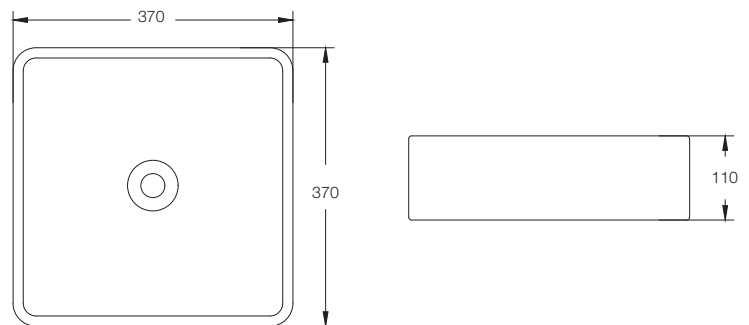

NIGHTLIFE

Elegance of the stars

Nightlife Collection

NIGHTLIFE RIMLESS
CLOSET
C89537C
(480 x 370 x 370mm)

NIGHTLIFE RECTA
BASIN
C89527C
(455 x 355 x 120mm)

NIGHTLIFE SQUARE
BASIN
C89507C
(370 x 370 x 110mm)

Nightlife Collection

NIGHTLIFE ROUND
BASIN
C89517C
(360 x 360 x 120mm)

FLOAT - BLACK
C898J7C
(615 x 160 x 155mm)

FLOAT - GREY
C898J5R
(615 x 160 x 155mm)

Parryware

SINGLE PIECE SUITE
Bold & Elegant.

Single Piece Suite (S-Trap)