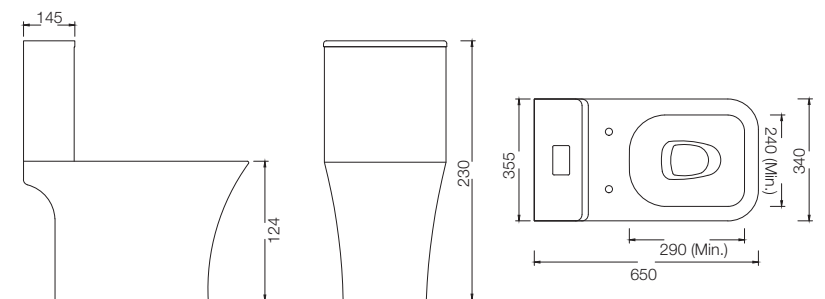

VERVE SENSO
WITH IN-BUILT
SENSOR
C023B
(S-220 & Dual Outlet)
(670 x 365 x 705mm)

AQUILINE
C8901
(S-290)
(690 x 395 x 750mm)

INSLIM
C8935
(S-220)
(750 x 405 x 780mm)

AQUILINE
C8902
(S-290)
(690 x 395 x 750mm)

Single Piece Suite (S-Trap)

OMEGA
C8906
(S-300)
(695 x 385 x 770mm)

INSLIM
C8905
(S-290)
(710 x 365 x 750mm)

NEROLI
C895A
(S-220)
(650 x 370 x 735mm)

VALLURE
C895B
(S-220)
(660 x 345 x 750mm)

Single Piece Suite (S-Trap)

GRAND
C895T
(S-220)
(670 x 355 x 745mm)

PRIMO
C895C
(S-220)
(740 x 340 x 740mm)

BLAZE
C8904
(S-290)
(690 x 365 x 770mm)

VENUE
C890N
(S-290)
(595 x 380 x 735mm)

Single Piece Suite (S-Trap)

ZEST
C8809
(S-220)
(665 x 350 x 705mm)