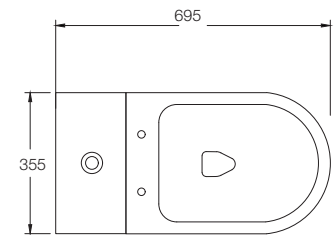

CANVAS
C897K
(S-220)
(730 x 380 x 790mm)

EDEN
C8852
(S-300)
(620 x 350 x 725mm)

EDEN
C8963
(S-220)
(620 x 350 x 725mm)

Single Piece Suite (S-Trap)

APPY
C895W/C8592
(S-220/S-110)
(670 x 355 x 750mm)

BERRY
C895F
(S-220)
(675 x 415 x 720mm)

EDEN
C8962
(P-180)
(620 x 350 x 725mm)

JOY
C8917
(S-290)
(660 x 350 x 700mm)

Single Piece Suite (S-Trap)

CUTE
C8851
(S-300)
(640 x 360 x 710mm)

LUNA
C897J
(S-220)
(680 x 360 x 740 mm)

VISTA
C899C
(S-220)
(680 x 365 x 780mm)

ATLAS
C899D
(S-285)
(650 x 360 x 730mm)

Single Piece Suite (S-Trap)

ATLAS
C899E
(S-110)
(640 x 355 x 695mm)

FORCE
C021H
(S-220)
(695 x 355 x 700mm)

ASTER
C8966
(S-230)
(665 x 360 x 720mm)

Single Piece Suite (S-Trap)

OVAL
C8967
(S-220)
(645 x 380 x 755mm)

SWIFT
C899V
(S-220)
(640 x 360 x 715mm)

MARVEL
C8938
(S-220)
(640 x 340 x 700mm)

Single Piece Suite (S-Trap)

SUTRA
C8965
(S-220)
(680 x 360 x 710mm)

CROWN
C897E
(S-220)
(640 x 360 x 710mm)