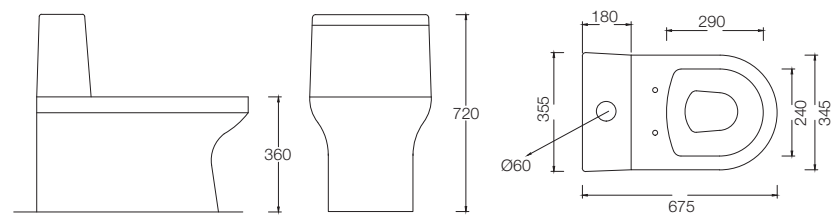

ZEST
C8810
(S-110)
(665 x 350 x 705mm)

PRIME PLUS
C8918
(S-220)
(620 x 350 x 720mm)

REEVE
C8900
(S-220)
(680 x 370 x 735mm)

Single Piece Suite (S-Trap)

VERVE AM
C0221
(S-220 & Dual Outlet)
(670 x 365 x 705mm)

CANVAS
C897K
(S-220)
(730 x 380 x 790mm)

EDEN
C8852
(S-300)
(620 x 350 x 725mm)

EDEN
C8963
(S-220)
(620 x 350 x 725mm)

Single Piece Suite (S-Trap)

APPY
C895W/C8592
(S-220/S-110)
(670 x 355 x 750mm)

BERRY
C895F
(S-220)
(675 x 415 x 720mm)

EDEN
C8962
(P-180)
(620 x 350 x 725mm)

JOY
C8917
(S-290)
(660 x 350 x 700mm)

Single Piece Suite (S-Trap)

CUTE
C8851
(S-300)
(640 x 360 x 710mm)

LUNA
C897J
(S-220)
(680 x 360 x 740 mm)

VISTA
C899C
(S-220)
(680 x 365 x 780mm)