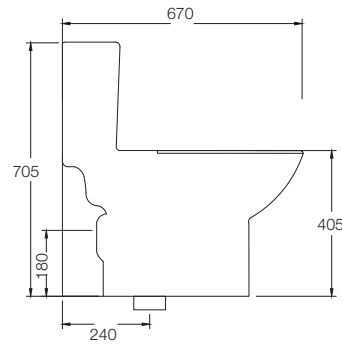

Nightlife Collection

NIGHTLIFE ROUND
BASIN
C89517C
(360 x 360 x 120mm)

FLOAT - BLACK
C898J7C
(615 x 160 x 155mm)

FLOAT - GREY
C898J5R
(615 x 160 x 155mm)

Parryware

SINGLE PIECE SUITE
Bold & Elegant.

Single Piece Suite (S-Trap)

VERVE SENSO
WITH IN-BUILT
SENSOR
C023B
(S-220 & Dual Outlet)
(670 x 365 x 705mm)

AQUILINE
C8901
(S-290)
(690 x 395 x 750mm)

INSLIM
C8935
(S-220)
(750 x 405 x 780mm)

AQUILINE
C8902
(S-290)
(690 x 395 x 750mm)

Single Piece Suite (S-Trap)

OMEGA
C8906
(S-300)
(695 x 385 x 770mm)

INSLIM
C8905
(S-290)
(710 x 365 x 750mm)

NEROLI
C895A
(S-220)
(650 x 370 x 735mm)

VALLURE
C895B
(S-220)
(660 x 345 x 750mm)

Single Piece Suite (S-Trap)

GRAND
C895T
(S-220)
(670 x 355 x 745mm)

PRIMO
C895C
(S-220)
(740 x 340 x 740mm)

BLAZE
C8904
(S-290)
(690 x 365 x 770mm)

VENUE
C890N
(S-290)
(595 x 380 x 735mm)

Single Piece Suite (S-Trap)

ZEST
C8809
(S-220)
(665 x 350 x 705mm)