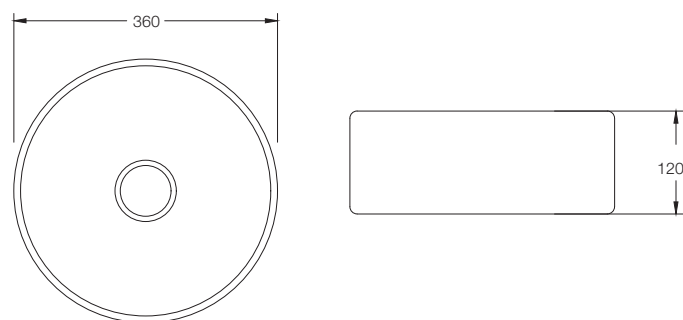

Nightlife Collection

NIGHTLIFE ROUND
BASIN
C89517C
(360 x 360 x 120mm)

FLOAT - BLACK
C898J7C
(615 x 160 x 155mm)

FLOAT - GREY
C898J5R
(615 x 160 x 155mm)

Parryware

SINGLE PIECE SUITE
Bold & Elegant.

Single Piece Suite (S-Trap)