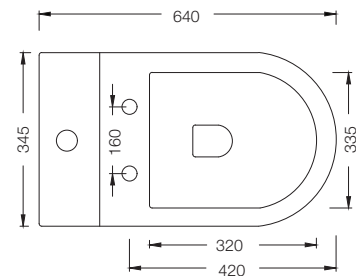

ATLAS
C899D
(S-285)
(650 x 360 x 730mm)

Single Piece Suite (S-Trap)

ATLAS
C899E
(S-110)
(640 x 355 x 695mm)

FORCE
C021H
(S-220)
(695 x 355 x 700mm)

ASTER
C8966
(S-230)
(665 x 360 x 720mm)

Single Piece Suite (S-Trap)

OVAL
C8967
(S-220)
(645 x 380 x 755mm)

SWIFT
C899V
(S-220)
(640 x 360 x 715mm)

MARVEL
C8938
(S-220)
(640 x 340 x 700mm)

Single Piece Suite (S-Trap)

SUTRA
C8965
(S-220)
(680 x 360 x 710mm)

CROWN
C897E
(S-220)
(640 x 360 x 710mm)

KIDZ
C8941
(S-200)
(530 x 285 x 500mm)

Single Piece Suite (P-Trap)

AQUILINE
C8919
(P-180)
(690 x 395 x 750mm)

PRIME
C8854
(P-180)
(640 x 345 x 690mm)

OPULA
C847L
(P-180)
(645 x 365 x 705mm)

Single Piece Suite Includes Soft Close Seat Cover & Dual Flush Fittings

Single Piece Suite (P-Trap)

VERVE AM
C0221
(Dual Outlet)
(670 x 365 x 705mm)

CUTE
C8961
(P-180)
(640 x 360 x 710mm)

MARVEL
C8958
(P-180)
(640 x 340 x 700mm)

APPY
C8593
(P-180)
(670 x 355 x 750mm)