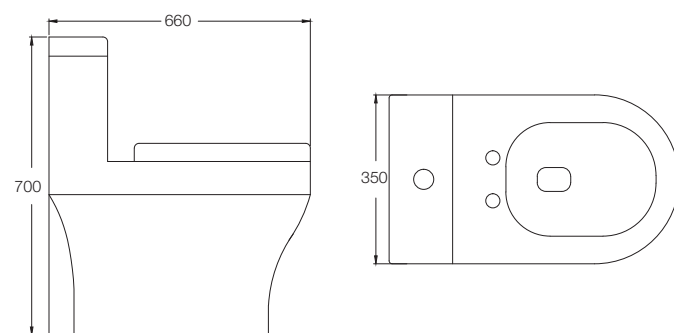

ZEST
C8810
(S-110)
(665 x 350 x 705mm)

PRIME PLUS
C8918
(S-220)
(620 x 350 x 720mm)

REEVE
C8900
(S-220)
(680 x 370 x 735mm)

Single Piece Suite (S-Trap)

VERVE AM
C0221
(S-220 & Dual Outlet)
(670 x 365 x 705mm)

CANVAS
C897K
(S-220)
(730 x 380 x 790mm)

EDEN
C8852
(S-300)
(620 x 350 x 725mm)

EDEN
C8963
(S-220)
(620 x 350 x 725mm)

Single Piece Suite (S-Trap)

APPY
C895W/C8592
(S-220/S-110)
(670 x 355 x 750mm)

BERRY
C895F
(S-220)
(675 x 415 x 720mm)

EDEN
C8962
(P-180)
(620 x 350 x 725mm)

JOY
C8917
(S-290)
(660 x 350 x 700mm)

Single Piece Suite (S-Trap)

CUTE
C8851
(S-300)
(640 x 360 x 710mm)

LUNA
C897J
(S-220)
(680 x 360 x 740 mm)

VISTA
C899C
(S-220)
(680 x 365 x 780mm)