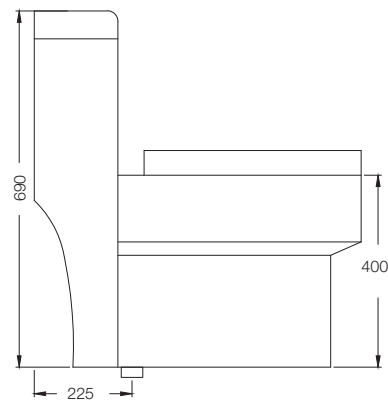

ATLAS
C899D
(S-285)
(650 x 360 x 730mm)

Single Piece Suite (S-Trap)

ATLAS
C899E
(S-110)
(640 x 355 x 695mm)

FORCE
C021H
(S-220)
(695 x 355 x 700mm)

ASTER
C8966
(S-230)
(665 x 360 x 720mm)

Single Piece Suite (S-Trap)

OVAL
C8967
(S-220)
(645 x 380 x 755mm)

SWIFT
C899V
(S-220)
(640 x 360 x 715mm)

MARVEL
C8938
(S-220)
(640 x 340 x 700mm)

Single Piece Suite (S-Trap)

SUTRA
C8965
(S-220)
(680 x 360 x 710mm)

CROWN
C897E
(S-220)
(640 x 360 x 710mm)

KIDZ
C8941
(S-200)
(530 x 285 x 500mm)

Single Piece Suite (P-Trap)

AQUILINE
C8919
(P-180)
(690 x 395 x 750mm)

PRIME
C8854
(P-180)
(640 x 345 x 690mm)

OPULA
C847L
(P-180)
(645 x 365 x 705mm)

Single Piece Suite Includes Soft Close Seat Cover & Dual Flush Fittings

Single Piece Suite (P-Trap)

VERVE AM
C0221
(Dual Outlet)
(670 x 365 x 705mm)

CUTE
C8961
(P-180)
(640 x 360 x 710mm)

MARVEL
C8958
(P-180)
(640 x 340 x 700mm)

APPY
C8593
(P-180)
(670 x 355 x 750mm)