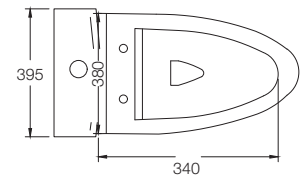

Nightlife Collection

NIGHTLIFE ROUND
BASIN
C89517C
(360 x 360 x 120mm)

FLOAT - BLACK
C898J7C
(615 x 160 x 155mm)

FLOAT - GREY
C898J5R
(615 x 160 x 155mm)

Parryware

SINGLE PIECE SUITE
Bold & Elegant.

Single Piece Suite (S-Trap)

VERVE SENSO
WITH IN-BUILT
SENSOR
C023B
(S-220 & Dual Outlet)
(670 x 365 x 705mm)

AQUILINE
C8901
(S-290)
(690 x 395 x 750mm)

INSLIM
C8935
(S-220)
(750 x 405 x 780mm)

AQUILINE
C8902
(S-290)
(690 x 395 x 750mm)