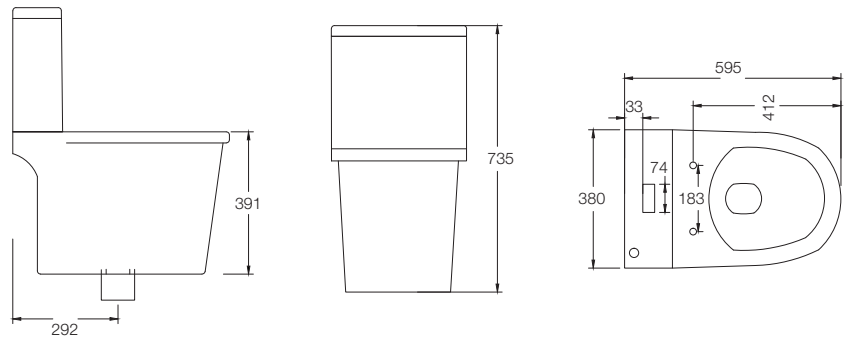

Single Piece Suite (S-Trap)

OMEGA
C8906
(S-300)
(695 x 385 x 770mm)

INSLIM
C8905
(S-290)
(710 x 365 x 750mm)

NEROLI
C895A
(S-220)
(650 x 370 x 735mm)

VALLURE
C895B
(S-220)
(660 x 345 x 750mm)

Single Piece Suite (S-Trap)

GRAND
C895T
(S-220)
(670 x 355 x 745mm)

PRIMO
C895C
(S-220)
(740 x 340 x 740mm)

BLAZE
C8904
(S-290)
(690 x 365 x 770mm)

VENUE
C890N
(S-290)
(595 x 380 x 735mm)

Single Piece Suite (S-Trap)

ZEST
C8809
(S-220)
(665 x 350 x 705mm)

ZEST
C8810
(S-110)
(665 x 350 x 705mm)

PRIME PLUS
C8918
(S-220)
(620 x 350 x 720mm)

REEVE
C8900
(S-220)
(680 x 370 x 735mm)

Single Piece Suite (S-Trap)

VERVE AM
C0221
(S-220 & Dual Outlet)
(670 x 365 x 705mm)