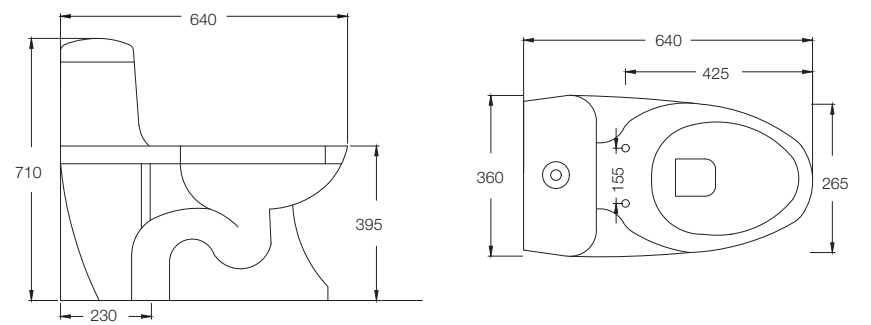

EDEN
C8962
(P-180)
(620 x 350 x 725mm)

JOY
C8917
(S-290)
(660 x 350 x 700mm)

Single Piece Suite (S-Trap)

CUTE
C8851
(S-300)
(640 x 360 x 710mm)

LUNA
C897J
(S-220)
(680 x 360 x 740 mm)

VISTA
C899C
(S-220)
(680 x 365 x 780mm)

ATLAS
C899D
(S-285)
(650 x 360 x 730mm)

Single Piece Suite (S-Trap)

ATLAS
C899E
(S-110)
(640 x 355 x 695mm)

FORCE
C021H
(S-220)
(695 x 355 x 700mm)

ASTER
C8966
(S-230)
(665 x 360 x 720mm)

Single Piece Suite (S-Trap)

OVAL
C8967
(S-220)
(645 x 380 x 755mm)

SWIFT
C899V
(S-220)
(640 x 360 x 715mm)

MARVEL
C8938
(S-220)
(640 x 340 x 700mm)

Single Piece Suite (S-Trap)

SUTRA
C8965
(S-220)
(680 x 360 x 710mm)

CROWN
C897E
(S-220)
(640 x 360 x 710mm)

KIDZ
C8941
(S-200)
(530 x 285 x 500mm)

Single Piece Suite (P-Trap)

AQUILINE
C8919
(P-180)
(690 x 395 x 750mm)

PRIME
C8854
(P-180)
(640 x 345 x 690mm)

OPULA
C847L
(P-180)
(645 x 365 x 705mm)

Single Piece Suite Includes Soft Close Seat Cover & Dual Flush Fittings