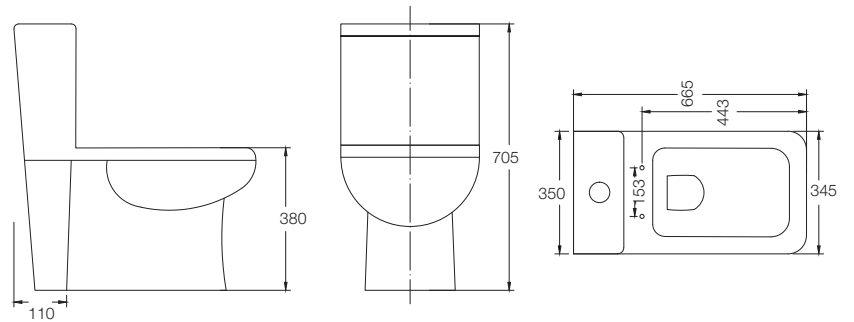

Single Piece Suite (S-Trap)

OMEGA
C8906
(S-300)
(695 x 385 x 770mm)

INSLIM
C8905
(S-290)
(710 x 365 x 750mm)

NEROLI
C895A
(S-220)
(650 x 370 x 735mm)

VALLURE
C895B
(S-220)
(660 x 345 x 750mm)

Single Piece Suite (S-Trap)

GRAND
C895T
(S-220)
(670 x 355 x 745mm)

PRIMO
C895C
(S-220)
(740 x 340 x 740mm)

BLAZE
C8904
(S-290)
(690 x 365 x 770mm)

VENUE
C890N
(S-290)
(595 x 380 x 735mm)

Single Piece Suite (S-Trap)

ZEST
C8809
(S-220)
(665 x 350 x 705mm)

ZEST
C8810
(S-110)
(665 x 350 x 705mm)

PRIME PLUS
C8918
(S-220)
(620 x 350 x 720mm)

REEVE
C8900
(S-220)
(680 x 370 x 735mm)

Single Piece Suite (S-Trap)

VERVE AM
C0221
(S-220 & Dual Outlet)
(670 x 365 x 705mm)