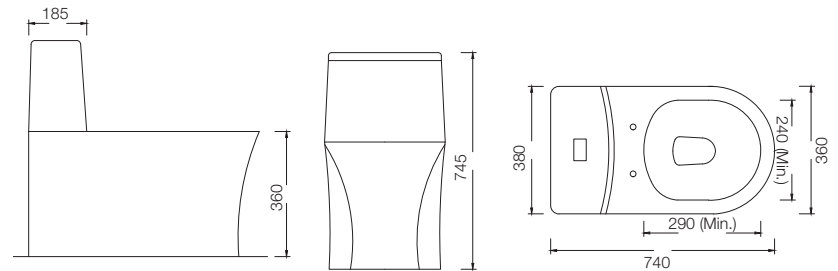

VERVE SENSO
WITH IN-BUILT
SENSOR
C023B
(S-220 & Dual Outlet)
(670 x 365 x 705mm)

AQUILINE
C8901
(S-290)
(690 x 395 x 750mm)

INSLIM
C8935
(S-220)
(750 x 405 x 780mm)

AQUILINE
C8902
(S-290)
(690 x 395 x 750mm)

Single Piece Suite (S-Trap)

OMEGA
C8906
(S-300)
(695 x 385 x 770mm)

INSLIM
C8905
(S-290)
(710 x 365 x 750mm)

NEROLI
C895A
(S-220)
(650 x 370 x 735mm)

VALLURE
C895B
(S-220)
(660 x 345 x 750mm)

Single Piece Suite (S-Trap)

GRAND
C895T
(S-220)
(670 x 355 x 745mm)

PRIMO
C895C
(S-220)
(740 x 340 x 740mm)

BLAZE
C8904
(S-290)
(690 x 365 x 770mm)

VENUE
C890N
(S-290)
(595 x 380 x 735mm)

Single Piece Suite (S-Trap)

ZEST
C8809
(S-220)
(665 x 350 x 705mm)