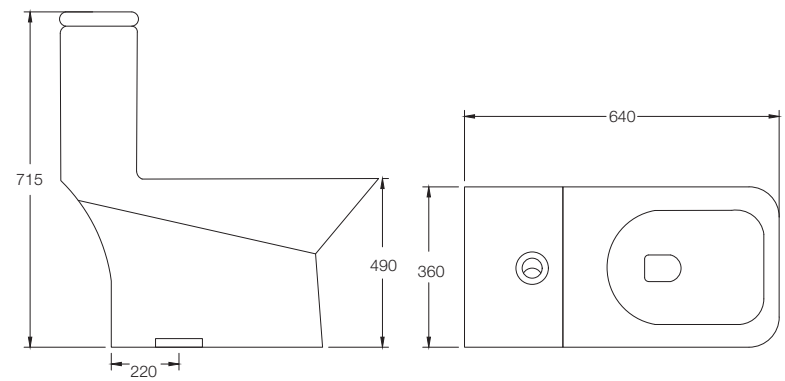

CANVAS
C897K
(S-220)
(730 x 380 x 790mm)

EDEN
C8852
(S-300)
(620 x 350 x 725mm)

EDEN
C8963
(S-220)
(620 x 350 x 725mm)

Single Piece Suite (S-Trap)

APPY
C895W/C8592
(S-220/S-110)
(670 x 355 x 750mm)

BERRY
C895F
(S-220)
(675 x 415 x 720mm)

EDEN
C8962
(P-180)
(620 x 350 x 725mm)

JOY
C8917
(S-290)
(660 x 350 x 700mm)

Single Piece Suite (S-Trap)

CUTE
C8851
(S-300)
(640 x 360 x 710mm)

LUNA
C897J
(S-220)
(680 x 360 x 740 mm)

VISTA
C899C
(S-220)
(680 x 365 x 780mm)

ATLAS
C899D
(S-285)
(650 x 360 x 730mm)

Single Piece Suite (S-Trap)

ATLAS
C899E
(S-110)
(640 x 355 x 695mm)

FORCE
C021H
(S-220)
(695 x 355 x 700mm)

ASTER
C8966
(S-230)
(665 x 360 x 720mm)

Single Piece Suite (S-Trap)

OVAL
C8967
(S-220)
(645 x 380 x 755mm)

SWIFT
C899V
(S-220)
(640 x 360 x 715mm)

MARVEL
C8938
(S-220)
(640 x 340 x 700mm)

Single Piece Suite (S-Trap)

SUTRA
C8965
(S-220)
(680 x 360 x 710mm)

CROWN
C897E
(S-220)
(640 x 360 x 710mm)