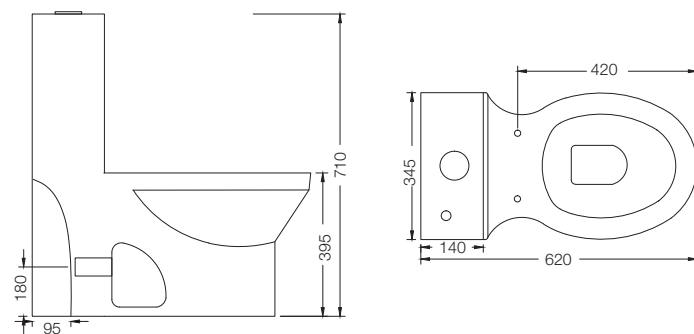

ZEST
C8810
(S-110)
(665 x 350 x 705mm)

PRIME PLUS
C8918
(S-220)
(620 x 350 x 720mm)

REEVE
C8900
(S-220)
(680 x 370 x 735mm)

Single Piece Suite (S-Trap)

VERVE AM
C0221
(S-220 & Dual Outlet)
(670 x 365 x 705mm)

CANVAS
C897K
(S-220)
(730 x 380 x 790mm)

EDEN
C8852
(S-300)
(620 x 350 x 725mm)

EDEN
C8963
(S-220)
(620 x 350 x 725mm)

Single Piece Suite (S-Trap)

APPY
C895W/C8592
(S-220/S-110)
(670 x 355 x 750mm)

BERRY
C895F
(S-220)
(675 x 415 x 720mm)

EDEN
C8962
(P-180)
(620 x 350 x 725mm)

JOY
C8917
(S-290)
(660 x 350 x 700mm)

Single Piece Suite (S-Trap)

CUTE
C8851
(S-300)
(640 x 360 x 710mm)

LUNA
C897J
(S-220)
(680 x 360 x 740 mm)

VISTA
C899C
(S-220)
(680 x 365 x 780mm)

ATLAS
C899D
(S-285)
(650 x 360 x 730mm)

Single Piece Suite (S-Trap)

ATLAS
C899E
(S-110)
(640 x 355 x 695mm)

FORCE
C021H
(S-220)
(695 x 355 x 700mm)

ASTER
C8966
(S-230)
(665 x 360 x 720mm)

Single Piece Suite (S-Trap)