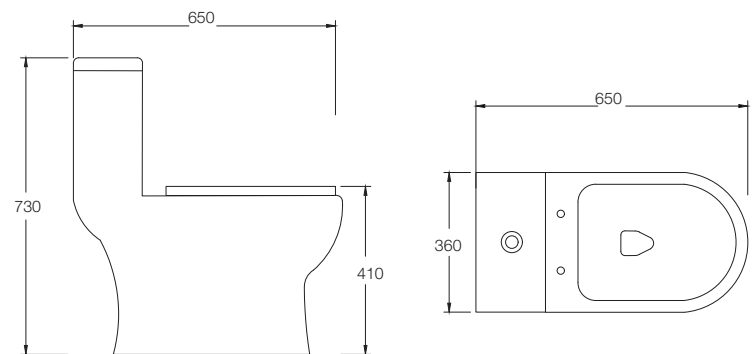

CANVAS
C897K
(S-220)
(730 x 380 x 790mm)

EDEN
C8852
(S-300)
(620 x 350 x 725mm)

EDEN
C8963
(S-220)
(620 x 350 x 725mm)

Single Piece Suite (S-Trap)

APPY
C895W/C8592
(S-220/S-110)
(670 x 355 x 750mm)

BERRY
C895F
(S-220)
(675 x 415 x 720mm)

EDEN
C8962
(P-180)
(620 x 350 x 725mm)

JOY
C8917
(S-290)
(660 x 350 x 700mm)

Single Piece Suite (S-Trap)

CUTE
C8851
(S-300)
(640 x 360 x 710mm)

LUNA
C897J
(S-220)
(680 x 360 x 740 mm)

VISTA
C899C
(S-220)
(680 x 365 x 780mm)

ATLAS
C899D
(S-285)
(650 x 360 x 730mm)

Single Piece Suite (S-Trap)

ATLAS
C899E
(S-110)
(640 x 355 x 695mm)

FORCE
C021H
(S-220)
(695 x 355 x 700mm)

ASTER
C8966
(S-230)
(665 x 360 x 720mm)

Single Piece Suite (S-Trap)

OVAL
C8967
(S-220)
(645 x 380 x 755mm)

SWIFT
C899V
(S-220)
(640 x 360 x 715mm)

MARVEL
C8938
(S-220)
(640 x 340 x 700mm)

Single Piece Suite (S-Trap)

SUTRA
C8965
(S-220)
(680 x 360 x 710mm)

CROWN
C897E
(S-220)
(640 x 360 x 710mm)